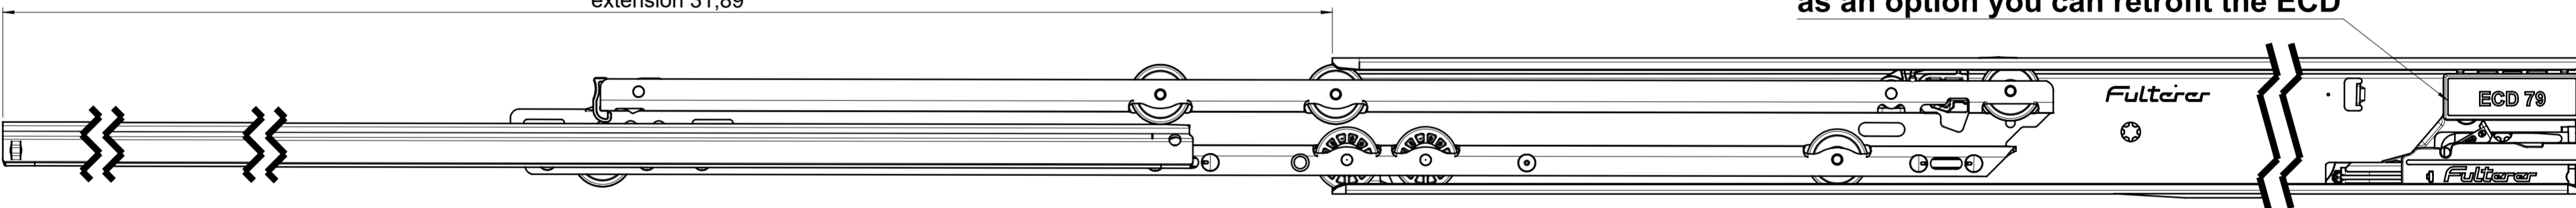

drawn on the left (mirrored on the right)

extension 31,89

as an option you can retrofit the ECD

length 29,53

**final approval**

customer name:

signed by:

date:

all dimensions in inch			
missing dimensions see 3D = theor. intersection	scale: 1:1	surface/color:	material: CS (technical requirements Fulterer)
<b>prototype approval</b>	drawn: 2024-01-15 RK	date: 2024-01-15	name: RK
	proven: 2024-01-15 RK		
			description: FR 796-750 CS EN (inch) progressive-action over-extension drawerslide / bottom mount
Fulterer AG & Co KG A-6890 Lustenau Fulterer AG CH-9430 St. Margrethen			drawing number: CS# 796.750-GA.L500
PDM 2021-01-15 RK ind. changes date name			replaces the edition:
<small>This drawing remains our property and may not be multiplied neither be disclosed to third parties (§§1.3 and 5 from the copyright Act (UrHG)).</small>			<small>covered according to DIN ISO 16016</small>