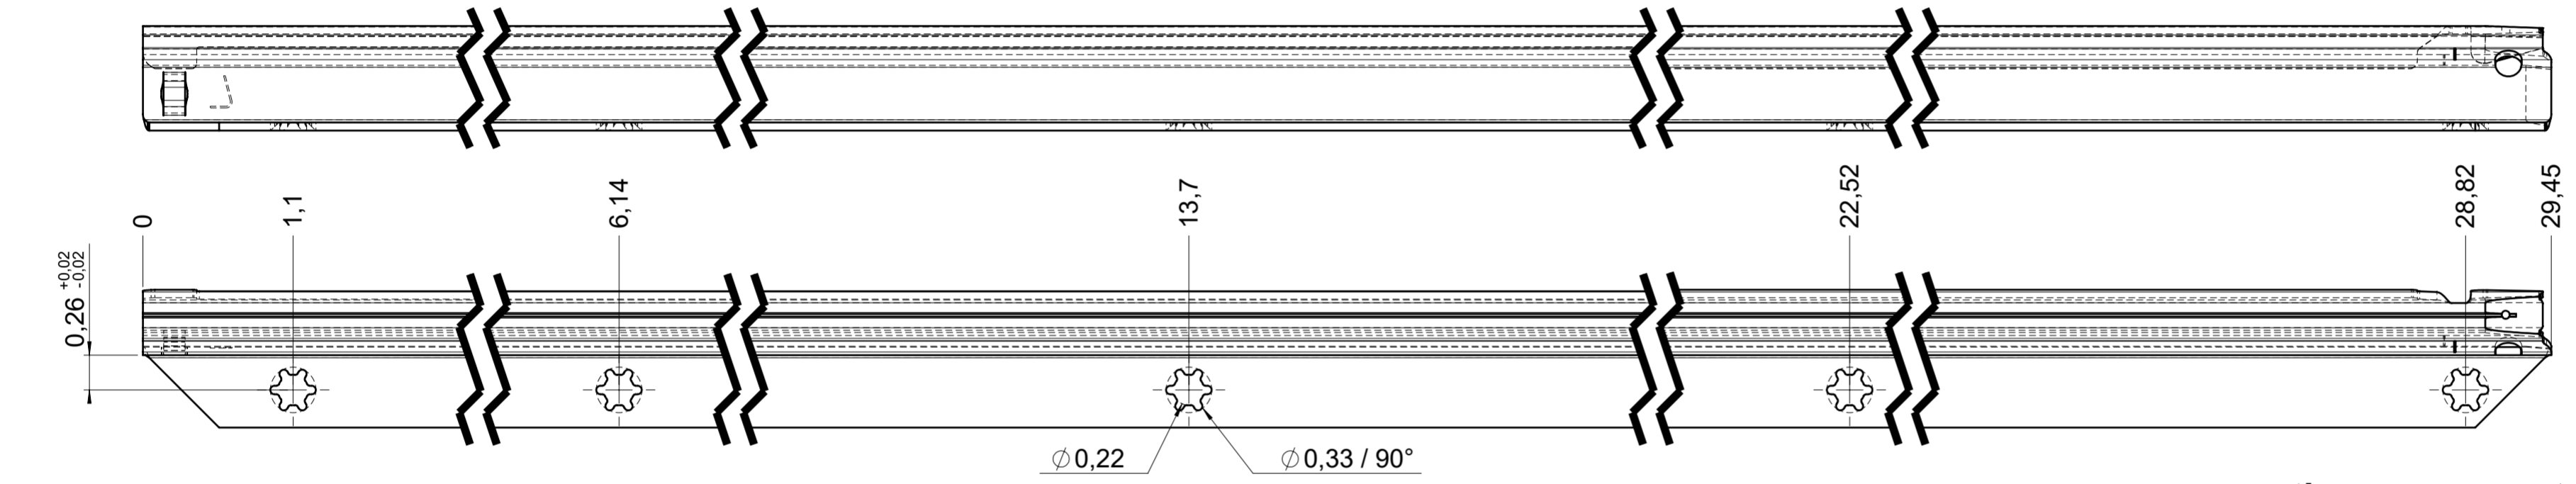

drawn on the left (mirrored on the right)

extension 31,89

as an option you can retrofit the ECD

length 29,53

**final approval**

customer name:

signed by:

date:

all dimensions in inch			
missing dimensions see 3D = theor. intersection	scale: 1:1	surface/color:	material: CS (technical requirements Fulterer)
<b>prototype approval</b>	drawn: 2024-01-15 RK	date: 2024-01-15	name: RK
	proven: 2024-01-15 RK		
			description: FR 796-750 CS EN (inch) progressive-action over-extension drawerslide / bottom mount
Fulterer AG & Co KG A-6890 Lustenau Fulterer AG CH-9430 St. Margrethen			drawing number: CS# 796.750-GA.L500
PDM 2021-01-15 RK ind. changes date name			replaces the edition:
<small>This drawing remains our property and may not be multiplied neither be disclosed to third parties (§§1.3 and 5 from the copyright Act (UrHG)).</small>			<small>covered according to DIN ISO 16016</small>