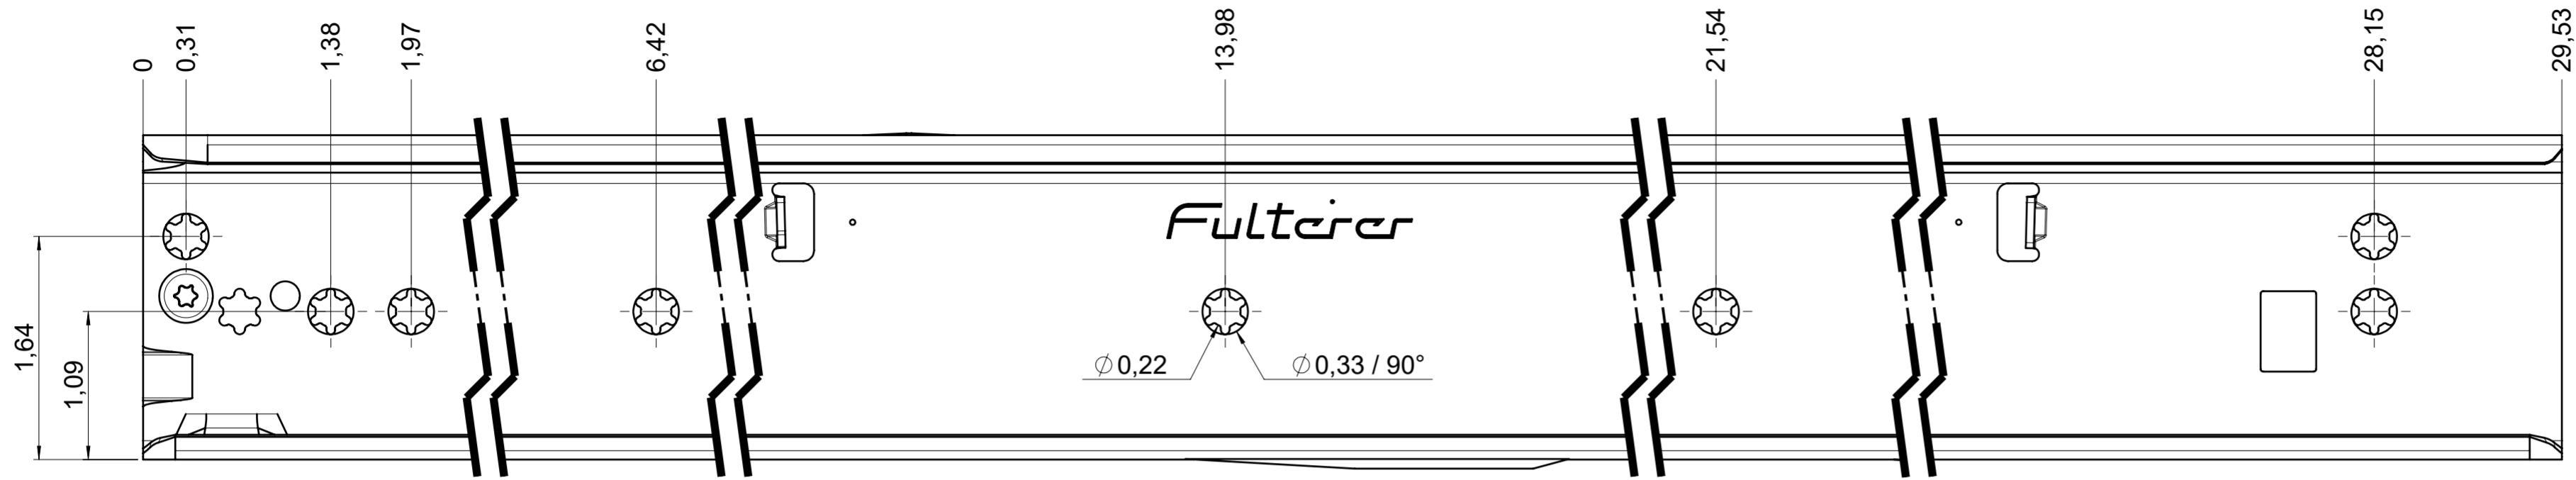

drawn on the left (mirrored on the right)

extension 31,89

as an option you can retrofit the ECD

length 29,53

**final approval**

customer name:

signed by:

date:

all dimensions in inch			
missing dimensions see 3D = theor. intersection	scale: 1:1	surface/color:	material: CS (technical requirements Fulterer)
<b>prototype approval</b>	drawn: 2024-01-15 RK	date: 2024-01-15	name: RK
	proven: 2024-01-15 RK		
			description: FR 796-750 CS EN (inch) progressive-action over-extension drawerslide / bottom mount
Fulterer AG & Co KG A-6890 Lustenau Fulterer AG CH-9430 St. Margrethen			drawing number: CS# 796.750-GA.L500
PDM 2021-01-15 RK ind. changes date name			replaces the edition:
<small>This drawing remains our property and may not be multiplied neither be disclosed to third parties (§§1.3 and 5 from the copyright Act (UrHG)).</small>			<small>covered according to DIN ISO 16016</small>