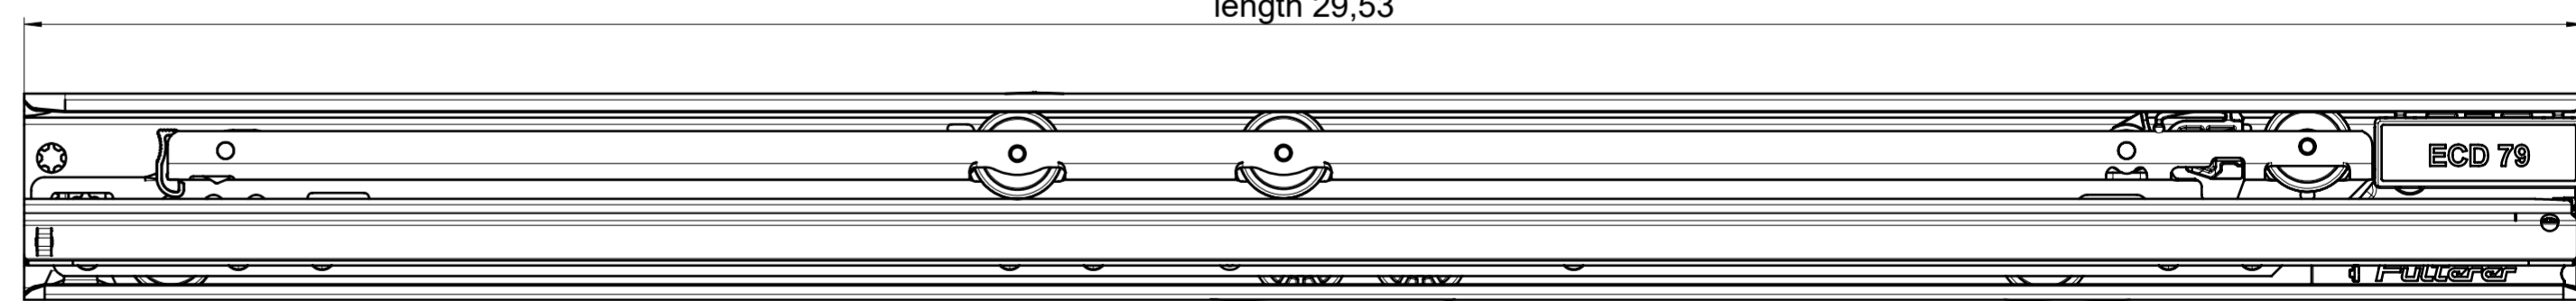

drawn on the left (mirrored on the right)

extension 31,89

as an option you can retrofit the ECD

length 29,53

**final approval**

customer name:

signed by:

date:

all dimensions in inch			
missing dimensions see 3D = theor. intersection	scale: 1:1	surface/color:	material: CS (technical requirements Fulterer)
<b>prototype approval</b>	drawn: 2024-01-15 RK	date: 2024-01-15	name: RK
	proven: 2024-01-15 RK		
			description: FR 796-750 CS EN (inch) progressive-action over-extension drawerslide / bottom mount
Fulterer AG & Co KG A-6890 Lustenau Fulterer AG CH-9430 St. Margrethen			drawing number: CS# 796.750-GA.L500
PDM 2021-01-15 RK ind. changes date name			replaces the edition:
<small>This drawing remains our property and may not be multiplied neither be disclosed to third parties (§§1.3 and 5 from the copyright Act (UrHG)).</small>			<small>covered according to DIN ISO 16016</small>