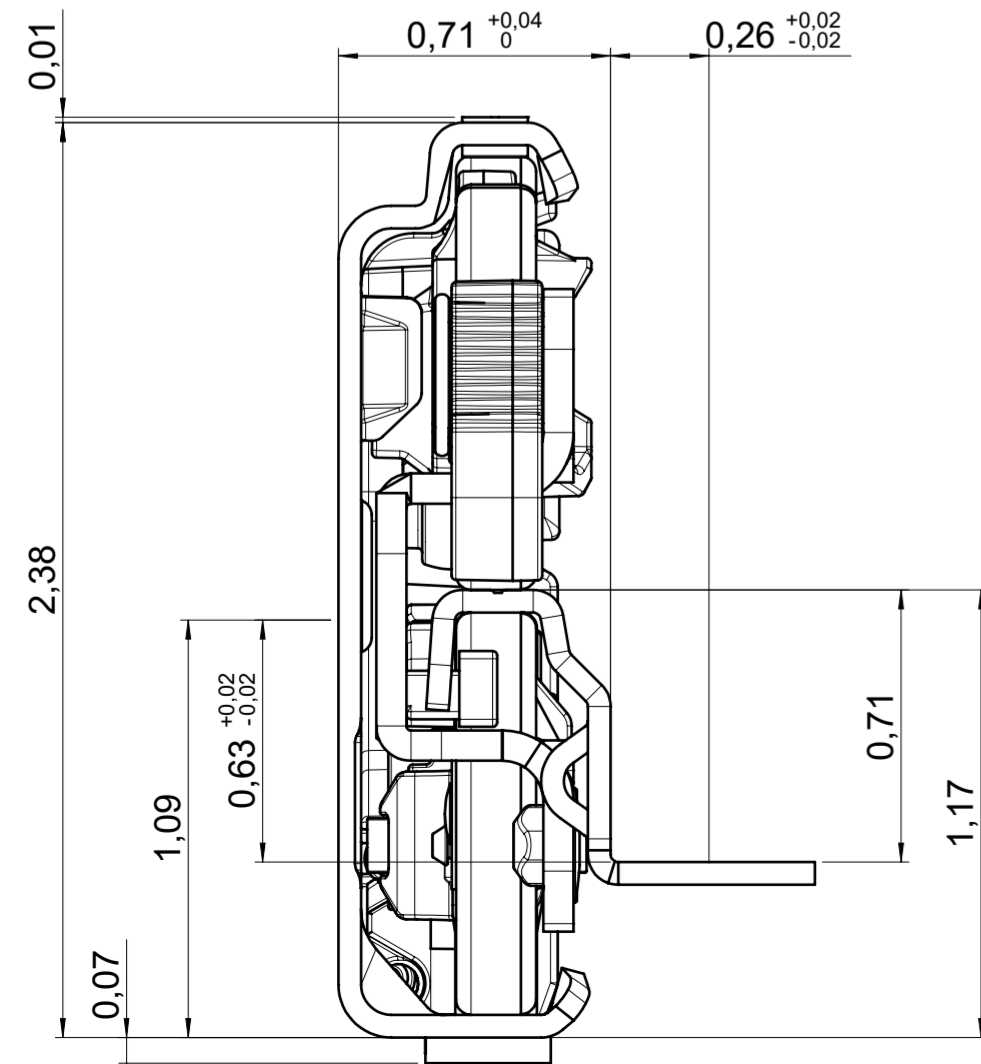

drawn on the left (mirrored on the right)

extension 31,89

as an option you can retrofit the ECD

length 29,53

**final approval**

customer name:

signed by:

date:

all dimensions in inch			
missing dimensions see 3D = theor. intersection	scale: 1:1	surface/color:	material: CS (technical requirements Fulterer)
<b>prototype approval</b>	drawn: 2024-01-15 RK	date: 2024-01-15	name: RK
	proven: 2024-01-15 RK		
			description: FR 796-750 CS EN (inch) progressive-action over-extension drawerslide / bottom mount
Fulterer AG & Co KG A-6890 Lustenau Fulterer AG CH-9430 St. Margrethen			drawing number: CS# 796.750-GA.L500
PDM 2021-01-15 RK ind. changes date name			replaces the edition:
<small>This drawing remains our property and may not be multiplied neither be disclosed to third parties (§§1.3 and 5 from the copyright Act (UrHG)).</small>			<small>covered according to DIN ISO 16016</small>