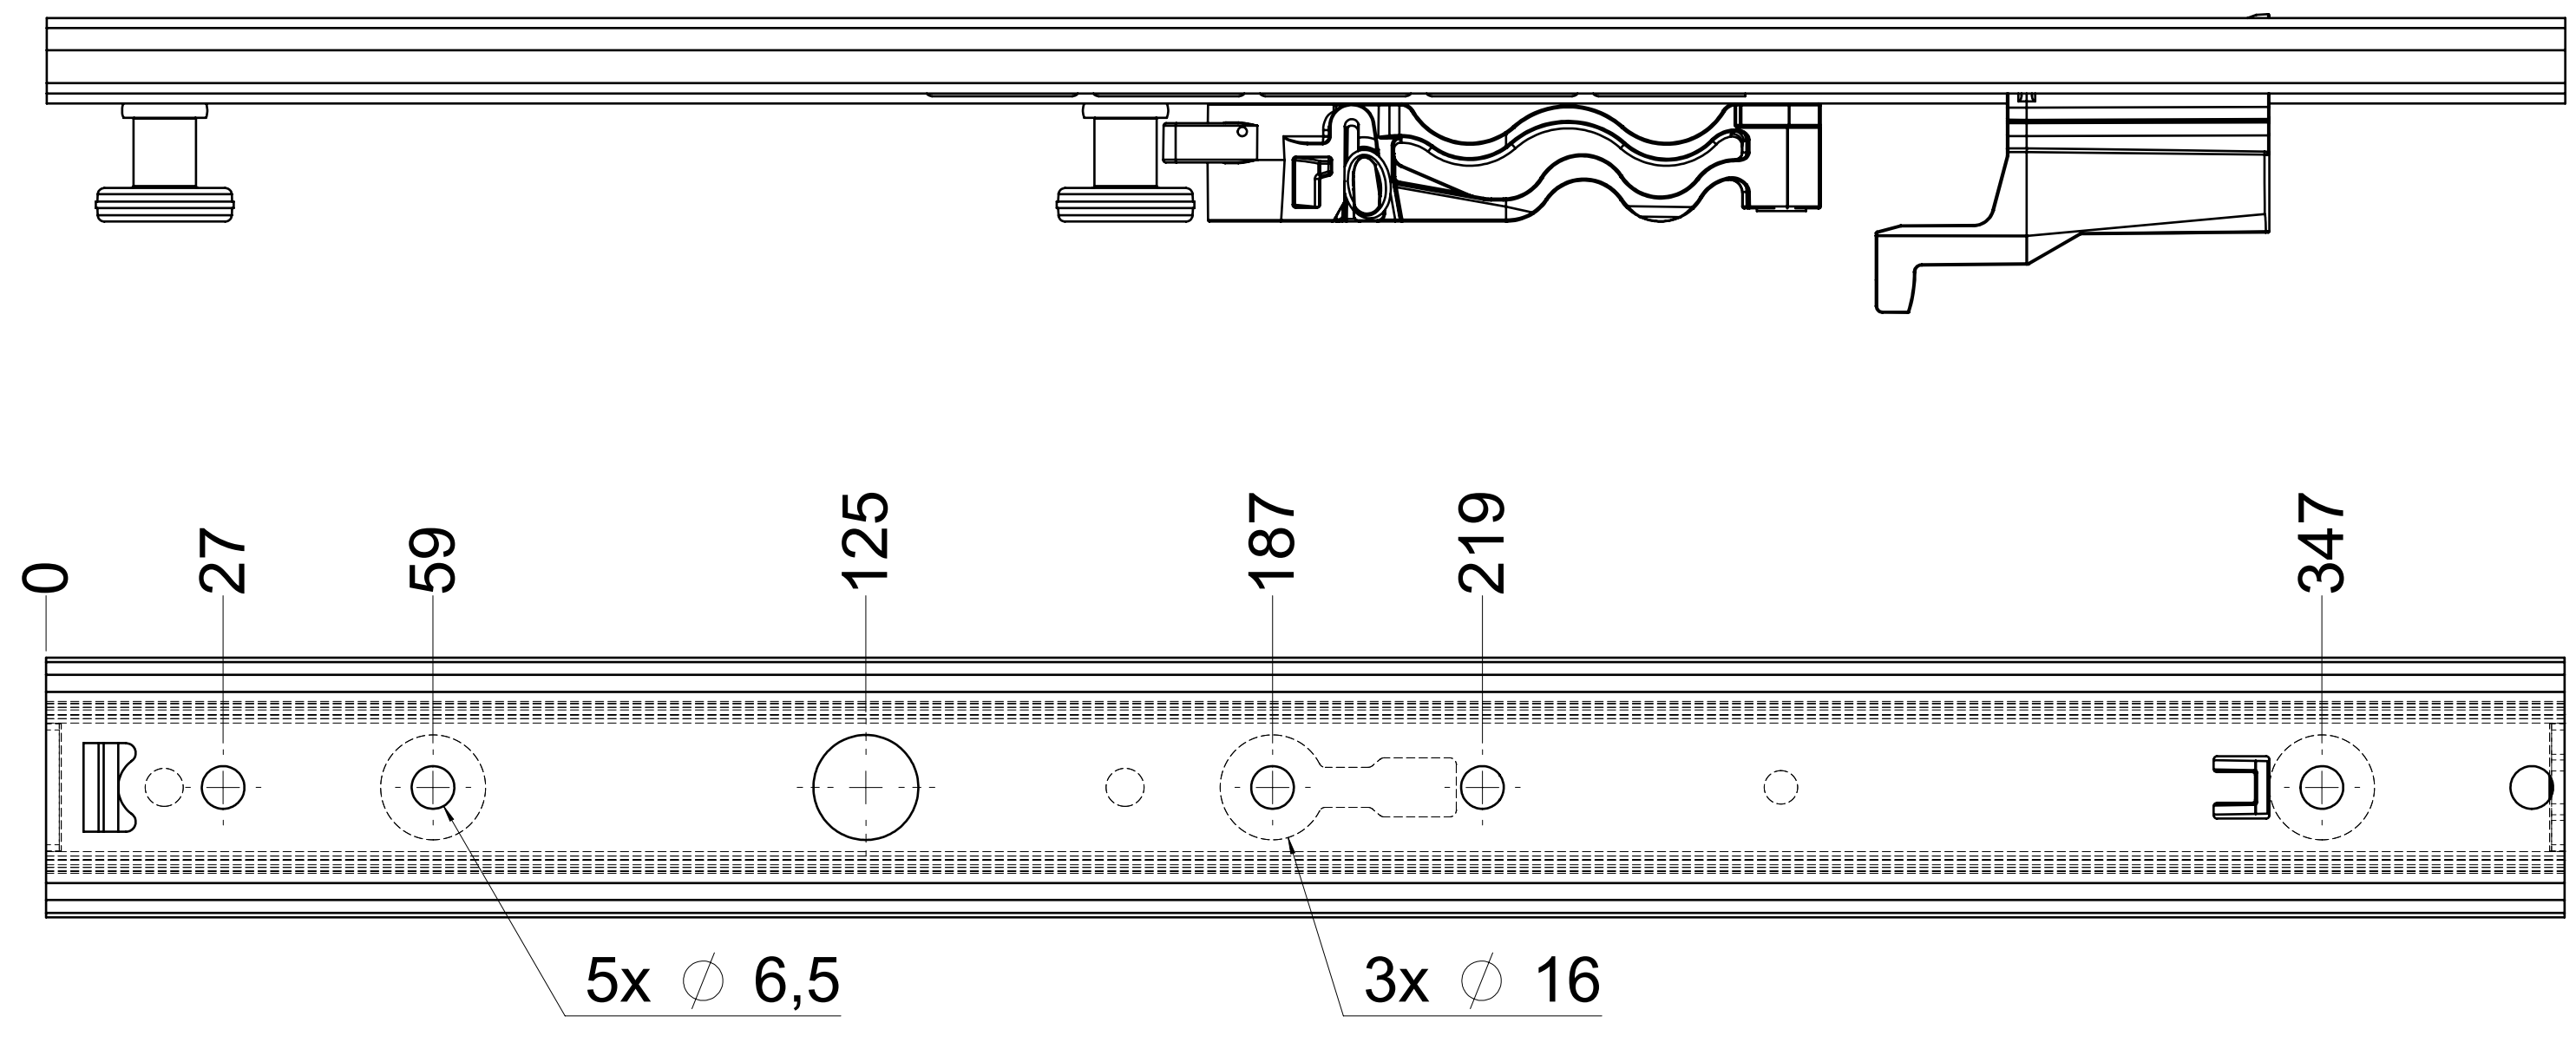

dimensions without coating / maximum coating allowed 0.1mm

X

top guide cabinet profile

top guide drawer profile

bottom guide drawer profile

bottom guide cabinet profile

**final approval**

customer name:

signed by:

date:

<b>all dimensions in mm</b>		DIN ISO 128-30 missing dimensions see 3D = theor. intersection	
This drawing remains our property and may not be multiplied neither be disclosed to third parties (§§1,3 and 5 from the copyright Act (UrhG)) covered according to DIN ISO 16016			
scale:	1:1	surface:	steel
material:	semi finished parts	AO	
drawn:	07-12-2022	name:	GB
proven:	00-00-0000	description:	FR 775A / 50 - EN (mm) progressive-action full-extension drawerslide / bottom mount
<b>Filterer</b>		drawing number: <b>775A.500-GA.0000</b>	
Filterer AG & Co KG A-6800 Lustenau / Austria C14-8430 St. Margrethen		replaces version 03/02	
changes:	date:	no.:	no.:
Created by: 01. Januar 2023 10:28:41			

<p><b>all dimensions in mm</b></p> <p><small>This drawing remains our property and may not be disclosed to third parties (§§1,3 and 5 from the copyright Act (UrhG)) covered according to DIN ISO 16016</small></p>		<p>DIN ISO 128-30 missing dimensions see 3D = theor. intersection</p>
<p>scale: 1:1</p> <p>surface: steel (technical requirements Filterer)</p>	<p>material: semi finished parts</p>	<p>AO</p>
<p>drawn: 07-12-2022 GB</p> <p>proven: 00-00-0000 00</p>	<p>description: FR 775A / 50 - EN (mm) progressive-action full-extension drawerslide / bottom mount</p>	
<p><b>Filterer</b></p> <p>Filterer AG &amp; Co KG A-6800 Lustenau / Austria Filterer AG CH-8430 St. Margrethen</p>	<p>drawing number: <b>775A.500-GA.0000</b> replaces version 636c</p>	
<p>changes</p>	<p>date</p>	<p>na.</p>