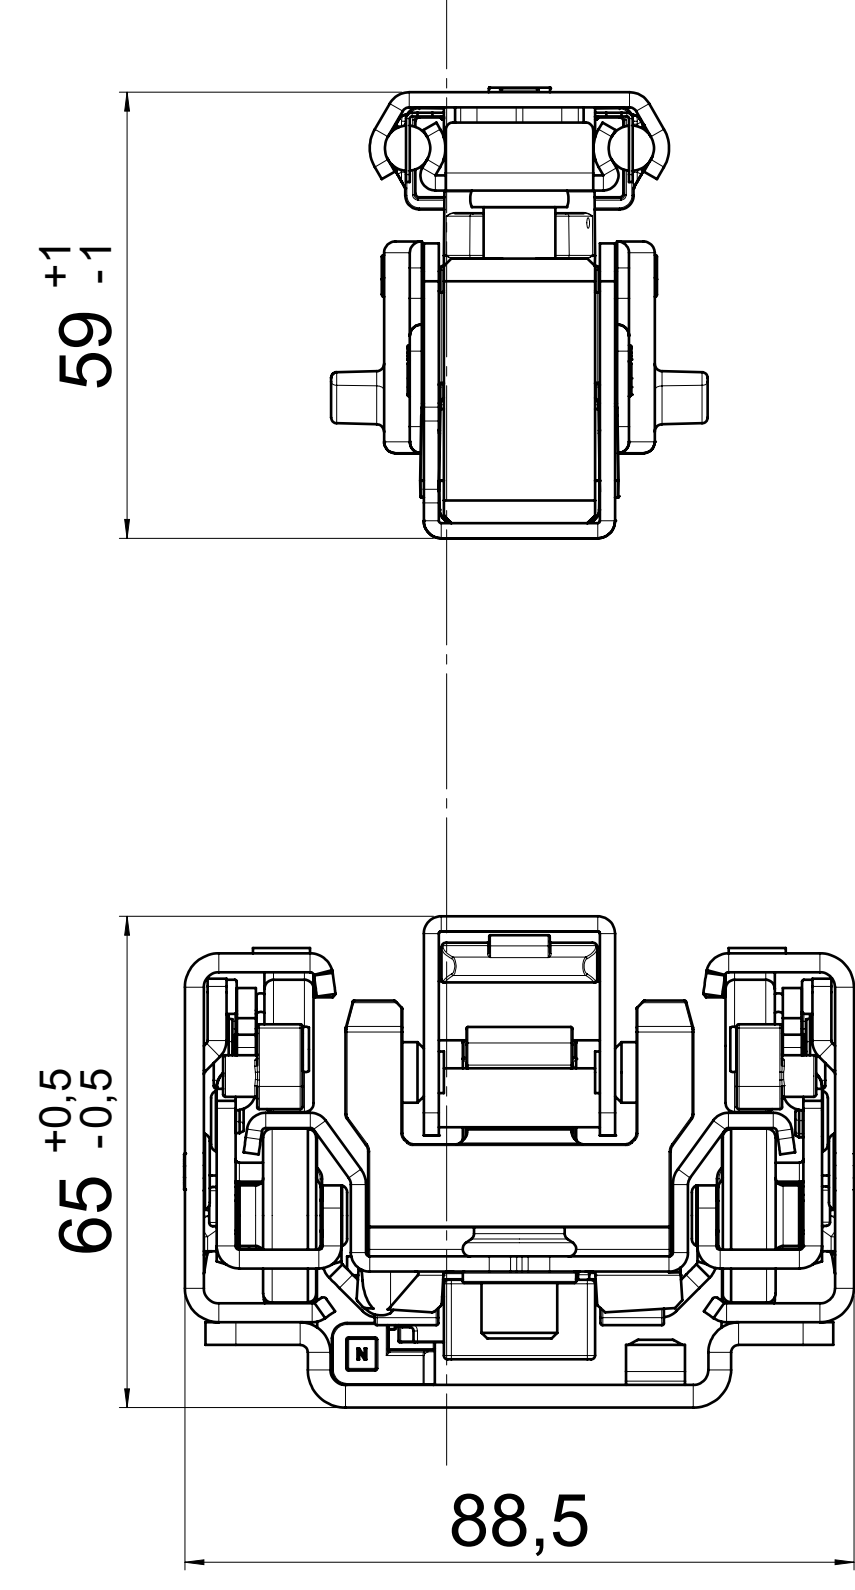

dimensions without coating / maximum coating allowed 0.1mm

X

top guide cabinet profile

top guide drawer profile

bottom guide drawer profile

bottom guide cabinet profile

**final approval**

customer name:

signed by:

date:

<b>all dimensions in mm</b>		DIN ISO 128-30 missing dimensions see 3D = theor. intersection	
This drawing remains our property and may not be multiplied neither be disclosed to third parties (§§1,3 and 5 from the copyright Act (UrhG)) covered according to DIN ISO 16016			
scale:	1:1	surface:	steel
material:	semi finished parts	AO	
drawn:	07-12-2022	name:	GB
proven:	00-00-0000	description:	FR 775A / 50 - EN (mm) progressive-action full-extension drawerslide / bottom mount
<b>Filterer</b>		drawing number: <b>775A.500-GA.0000</b>	
Filterer AG & Co KG A-6800 Lustenau / Austria C14-8430 St. Margrethen		replaces version 03/02	
changes:	date:	no.:	no.:
Created by: 01. Januar 2023 10:28:41			

dimensions without coating / maximum coating allowed 0.1mm

X

**final approval**

customer name: \_\_\_\_\_

signed by: \_\_\_\_\_

date: \_\_\_\_\_

page 2 of 2

⚠ = check dimension , next free check number

<p><b>all dimensions in mm</b></p> <p><small>This drawing remains our property and may not be disclosed to third parties (§§1,3 and 5 from the copyright Act (UrhG)) covered according to DIN ISO 16016</small></p>		<p>DIN ISO 128-30 missing dimensions see 3D = theor. intersection</p>
<p>scale: 1:1</p> <p>surface: steel (technical requirements Filterer)</p>	<p>material: semi finished parts</p>	<p>AO</p>
<p>drawn: 07-12-2022 GB</p> <p>proven: 00-00-0000 00</p>	<p>description: FR 775A / 50 - EN (mm) progressive-action full-extension drawerslide / bottom mount</p>	
<p><b>Filterer</b></p> <p>Filterer AG &amp; Co KG A-6800 Lustenau / Austria Filterer AG CH-8430 St. Margrethen</p>	<p>drawing number: <b>775A.500-GA.0000</b> replaces version 636c</p>	
<p>changes</p>	<p>date</p>	<p>na.</p>