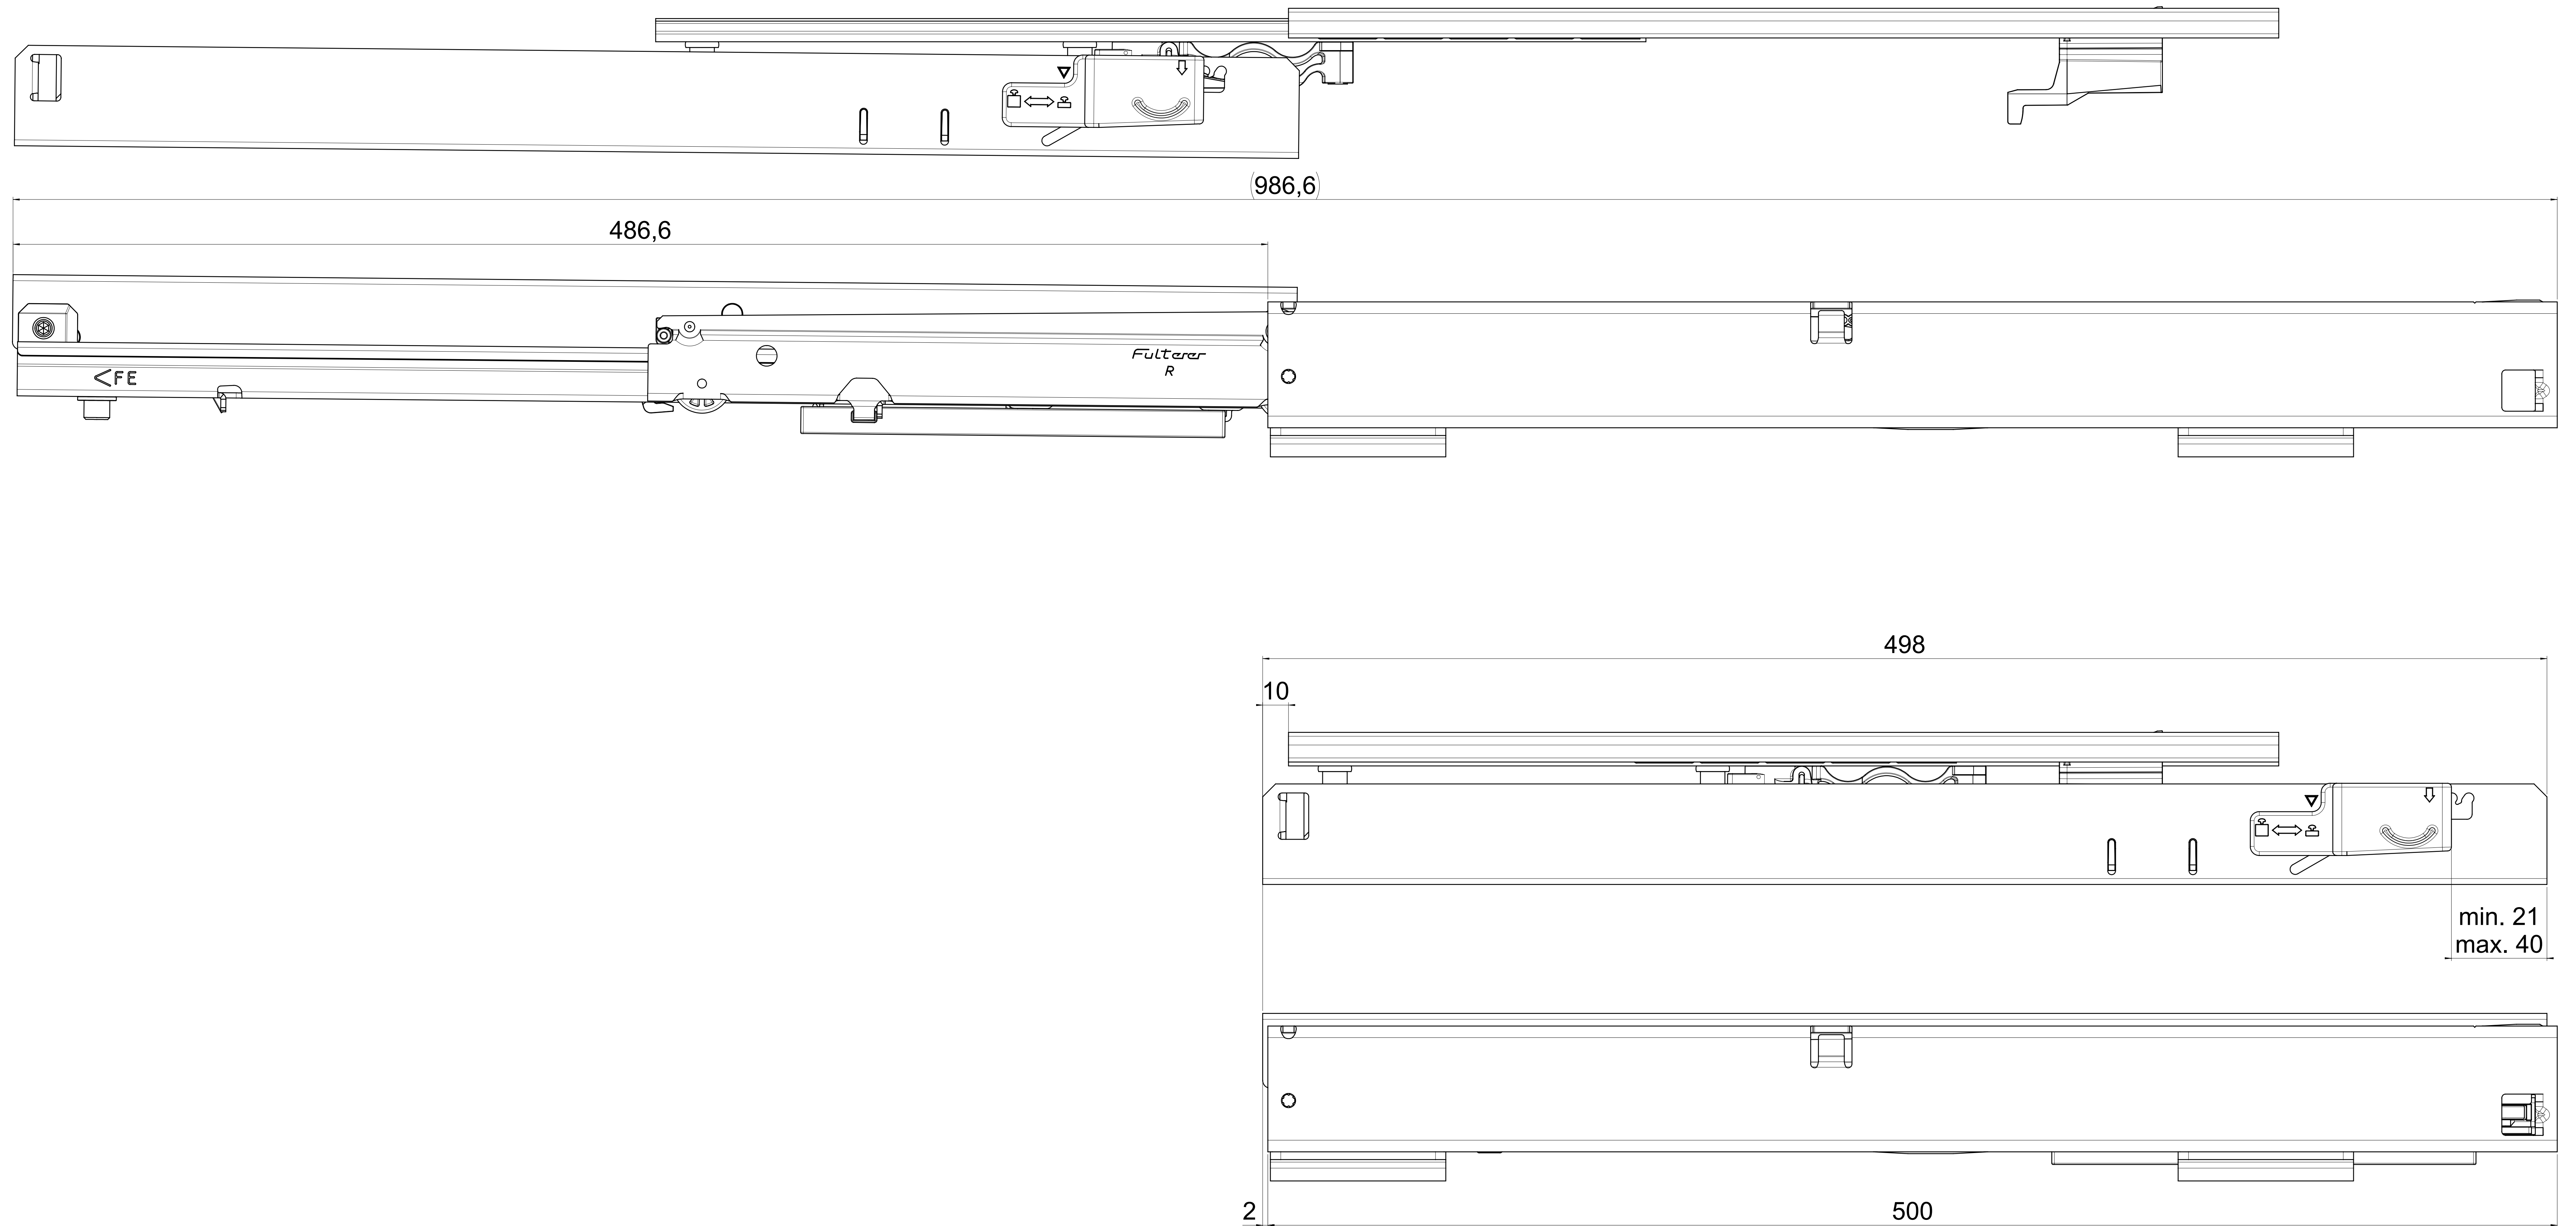

dimensions without coating / maximum coating allowed 0.1mm

X

top guide cabinet profile

top guide drawer profile

bottom guide drawer profile

bottom guide cabinet profile

**final approval**

customer name:

signed by:

date:

<b>all dimensions in mm</b>		DIN ISO 128-30 missing dimensions see 3D = theor. intersection	
This drawing remains our property and may not be multiplied neither be disclosed to third parties (§§1,3 and 5 from the copyright Act (UrhG)) covered according to DIN ISO 16016			
scale:	1:1	surface:	steel
material:	semi finished parts	AO	
drawn:	07-12-2022	name:	GB
proven:	00-00-0000	description:	FR 775A / 50 - EN (mm) progressive-action full-extension drawerslide / bottom mount
<b>Filterer</b>		drawing number: <b>775A.500-GA.0000</b>	
Filterer AG & Co KG A-6800 Lustenau / Austria C14-8430 St. Margrethen		replaces version 03/02	
changes:	date:	no.:	no.:
Created by: 01. Januar 2023 10:28:41			

dimensions without coating / maximum coating allowed 0.1mm

X

**final approval**

customer name: \_\_\_\_\_

signed by: \_\_\_\_\_

date: \_\_\_\_\_

page 2 of 2

⚠ = check dimension , next free check number

<p><b>all dimensions in mm</b></p> <p><small>This drawing remains our property and may not be disclosed to third parties (§§1,3 and 5 from the copyright Act (UrhG)) covered according to DIN ISO 16016</small></p>		<p>DIN ISO 128-30 missing dimensions see 3D = theor. intersection</p>
<p>scale: 1:1</p> <p>surface: steel (technical requirements Filterer)</p>	<p>material: semi finished parts</p>	<p>AO</p>
<p>drawn: 07-12-2022 GB</p> <p>proven: 00-00-0000 00</p>	<p>description: FR 775A / 50 - EN (mm) progressive-action full-extension drawerslide / bottom mount</p>	
<p><b>Filterer</b></p> <p>Filterer AG &amp; Co KG A-6800 Lustenau / Austria Filterer AG CH-8430 St. Margrethen</p>	<p>drawing number: <b>775A.500-GA.0000</b> replaces version 636c</p>	
<p>changes</p>	<p>date</p>	<p>na.</p>