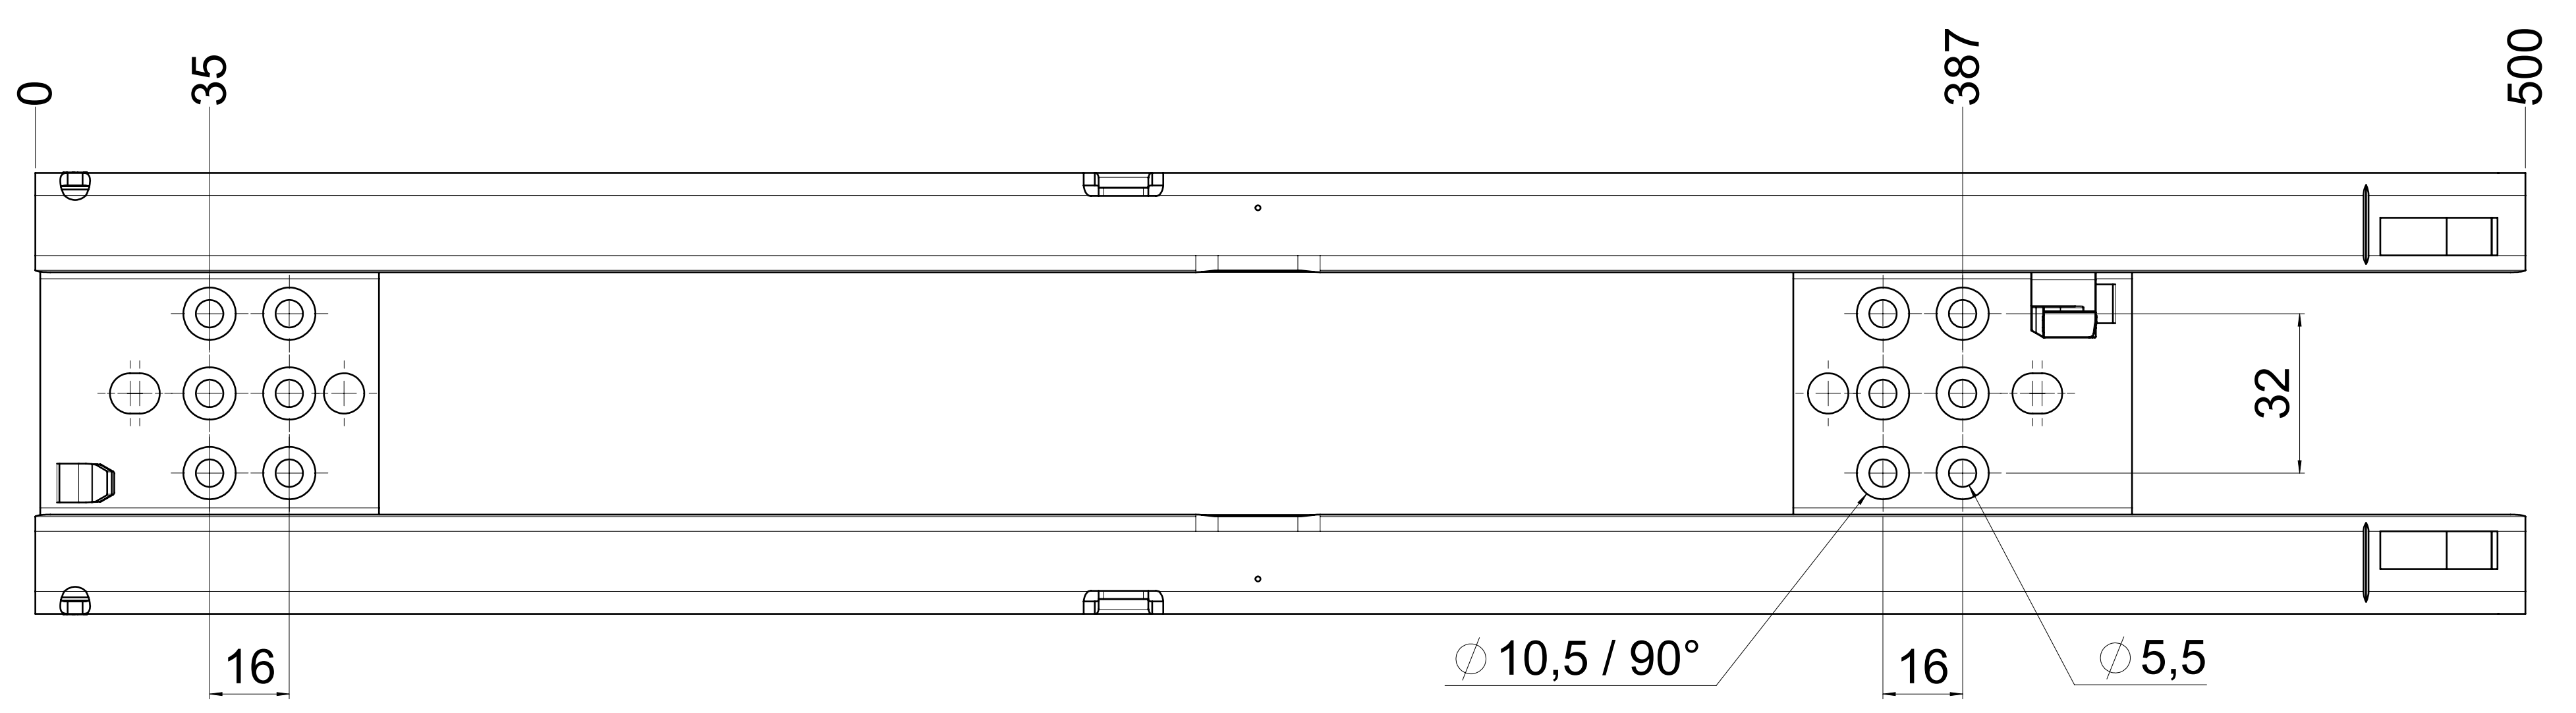

dimensions without coating / maximum coating allowed 0.1mm

X

top guide cabinet profile

top guide drawer profile

bottom guide drawer profile

bottom guide cabinet profile

**final approval**

customer name:

signed by:

date:

<b>all dimensions in mm</b>		DIN ISO 128-30 missing dimensions see 3D = theor. intersection	
This drawing remains our property and may not be multiplied neither be disclosed to third parties (§§1,3 and 5 from the copyright Act (UrhG)) covered according to DIN ISO 16016			
scale:	1:1	surface:	steel
material:	semi finished parts	AO	
drawn:	07-12-2022	name:	GB
proven:	00-00-0000	description:	FR 775A / 50 - EN (mm) progressive-action full-extension drawerslide / bottom mount
<b>Filterer</b>		drawing number: <b>775A.500-GA.0000</b>	
Filterer AG & Co KG A-6800 Lustenau / Austria C14-8430 St. Margrethen		replaces version 03/02	
changes:	date:	no.:	no.:
Created by: 01. Januar 2023 10:28:41			

dimensions without coating / maximum coating allowed 0.1mm

X

**final approval**

customer name: \_\_\_\_\_

signed by: \_\_\_\_\_

date: \_\_\_\_\_

page 2 of 2

⚠ = check dimension , next free check number

<p><b>all dimensions in mm</b></p> <p><small>This drawing remains our property and may not be disclosed to third parties (§§1,3 and 5 from the copyright Act (UrhG)) covered according to DIN ISO 16016</small></p>		<p>DIN ISO 128-30 missing dimensions see 3D = theor. intersection</p>
<p>scale: 1:1</p> <p>surface: steel (technical requirements Filterer)</p>	<p>material: semi finished parts</p>	<p>AO</p>
<p>drawn: 07-12-2022 GB</p> <p>proven: 00-00-0000 00</p>	<p>description: FR 775A / 50 - EN (mm) progressive-action full-extension drawerslide / bottom mount</p>	
<p><b>Filterer</b></p> <p>Filterer AG &amp; Co KG A-6800 Lustenau / Austria Filterer AG CH-8430 St. Margrethen</p>	<p>drawing number: <b>775A.500-GA.0000</b> replaces version 636c</p>	
<p>changes</p>	<p>date</p>	<p>na.</p>