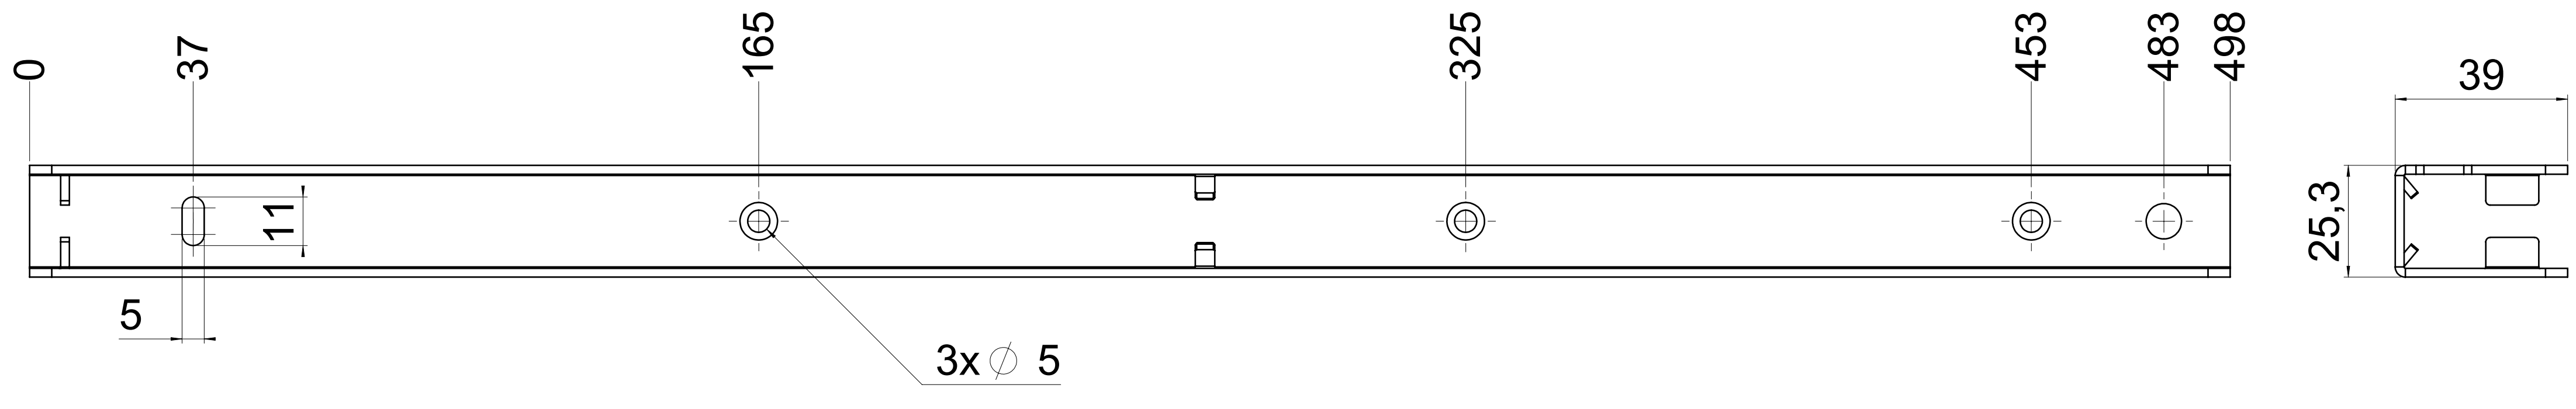

dimensions without coating / maximum coating allowed 0.1mm

X

top guide cabinet profile

top guide drawer profile

bottom guide drawer profile

bottom guide cabinet profile

**final approval**

customer name:

signed by:

date:

<b>all dimensions in mm</b>		DIN ISO 128-30 missing dimensions see 3D = theor. intersection	
This drawing remains our property and may not be multiplied neither be disclosed to third parties (§§1,3 and 5 from the copyright Act (UrhG)) covered according to DIN ISO 16016			
scale:	1:1	surface:	steel
material:	semi finished parts	AO	
drawn:	07-12-2022	name:	GB
proven:	00-00-0000	description:	FR 775A / 50 - EN (mm) progressive-action full-extension drawerslide / bottom mount
<b>Filterer</b>		drawing number: <b>775A.500-GA.0000</b>	
Filterer AG & Co KG A-6800 Lustenau / Austria C14-8430 St. Margrethen		replaces version 03/02	
changes:	date:	no.:	no.:
Created by: 01. Januar 2023 10:28:41			

<p><b>all dimensions in mm</b></p> <p><small>This drawing remains our property and may not be disclosed to third parties (§§1,3 and 5 from the copyright Act (UrhG)) covered according to DIN ISO 16016</small></p>		<p>DIN ISO 128-30 missing dimensions see 3D = theor. intersection</p>
<p>scale: 1:1</p> <p>surface: steel (technical requirements Filterer)</p>	<p>material: semi finished parts</p>	<p>AO</p>
<p>drawn: 07-12-2022 GB</p> <p>proven: 00-00-0000 00</p>	<p>description: FR 775A / 50 - EN (mm) progressive-action full-extension drawerslide / bottom mount</p>	
<p><b>Filterer</b></p> <p>Filterer AG &amp; Co KG A-6800 Lustenau / Austria Filterer AG CH-8430 St. Margrethen</p>	<p>drawing number: <b>775A.500-GA.0000</b> replaces version 636c</p>	
<p>changes</p>	<p>date</p>	<p>na.</p>