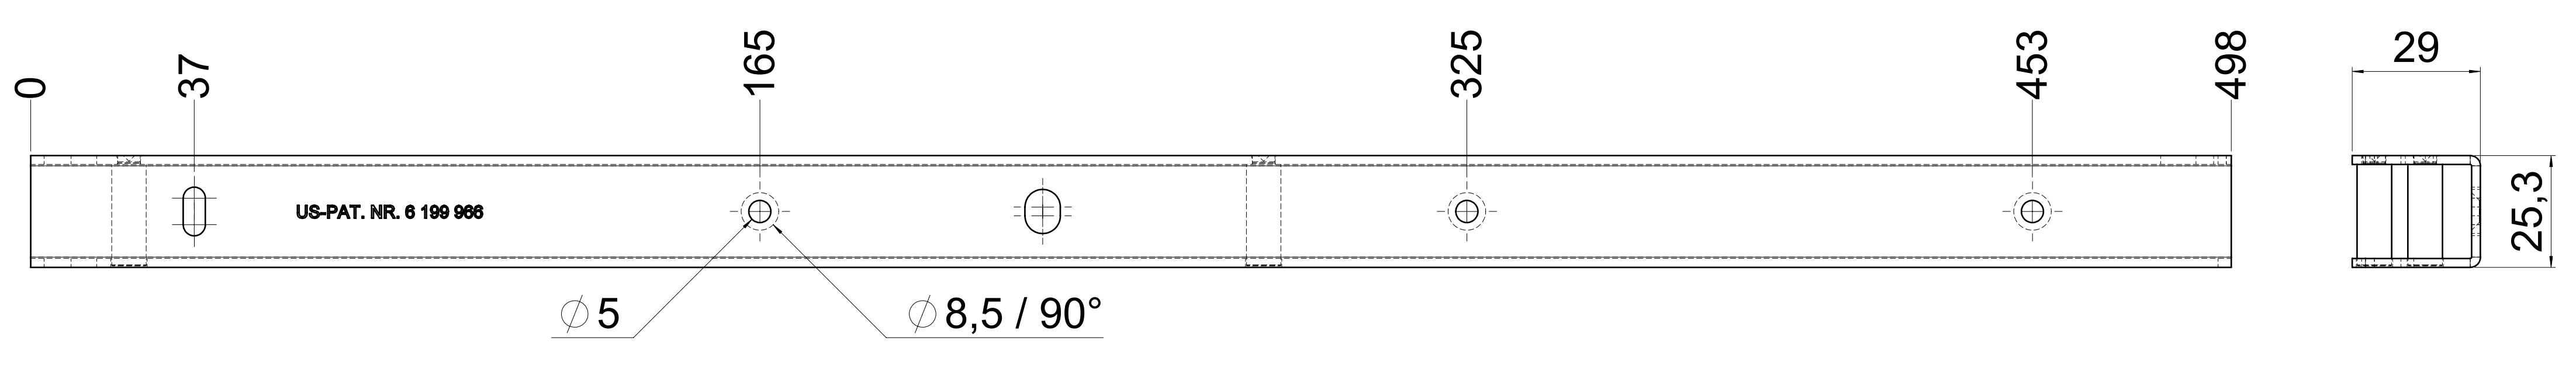

dimensions without coating / maximum coating allowed 0.1mm

X

top guide cabinet profile

top guide drawer profile

bottom guide drawer profile

bottom guide cabinet profile

**final approval**

customer name:

signed by:

date:

<b>all dimensions in mm</b>		DIN ISO 128-30 missing dimensions see 3D = theor. intersection	
This drawing remains our property and may not be multiplied neither be disclosed to third parties (§§1,3 and 5 from the copyright Act (UrhG)) covered according to DIN ISO 16016			
scale:	1:1	surface:	steel
material:	semi finished parts	AO	
drawn:	07-12-2022	name:	GB
proven:	00-00-0000	description:	FR 775A / 50 - EN (mm) progressive-action full-extension drawerslide / bottom mount
<b>Filterer</b>		drawing number: <b>775A.500-GA.0000</b>	
Filterer AG & Co KG A-6800 Lustenau / Austria C14-8430 St. Margrethen		replaces version 03/02	
changes:	date:	no.:	no.:
Created by: 01. Januar 2023 10:28:41			

<p><b>all dimensions in mm</b></p> <p><small>This drawing remains our property and may not be disclosed to third parties (§§1,3 and 5 from the copyright Act (UrhG)) covered according to DIN ISO 16016</small></p>		<p>DIN ISO 128-30 missing dimensions see 3D = theor. intersection</p>
<p>scale: 1:1</p> <p>surface: steel (technical requirements Filterer)</p>	<p>material: semi finished parts</p>	<p>AO</p>
<p>drawn: 07-12-2022 GB</p> <p>proven: 00-00-0000 00</p>	<p>description: FR 775A / 50 - EN (mm) progressive-action full-extension drawerslide / bottom mount</p>	
<p><b>Filterer</b></p> <p>Filterer AG &amp; Co KG A-6800 Lustenau / Austria Filterer AG CH-8430 St. Margrethen</p>	<p>drawing number: <b>775A.500-GA.0000</b> replaces version 636c</p>	
<p>changes</p>	<p>date</p>	<p>na.</p>