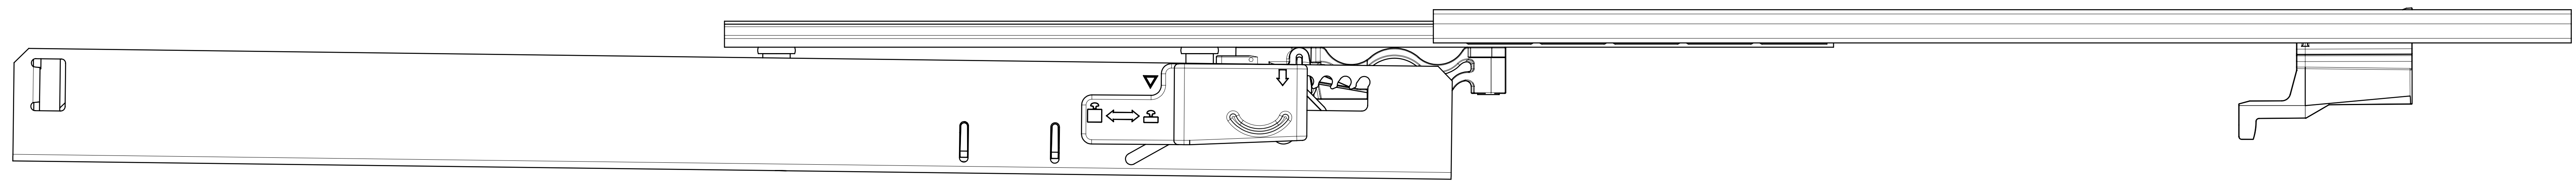

dimensions without coating / maximum coating allowed 0.1mm

X