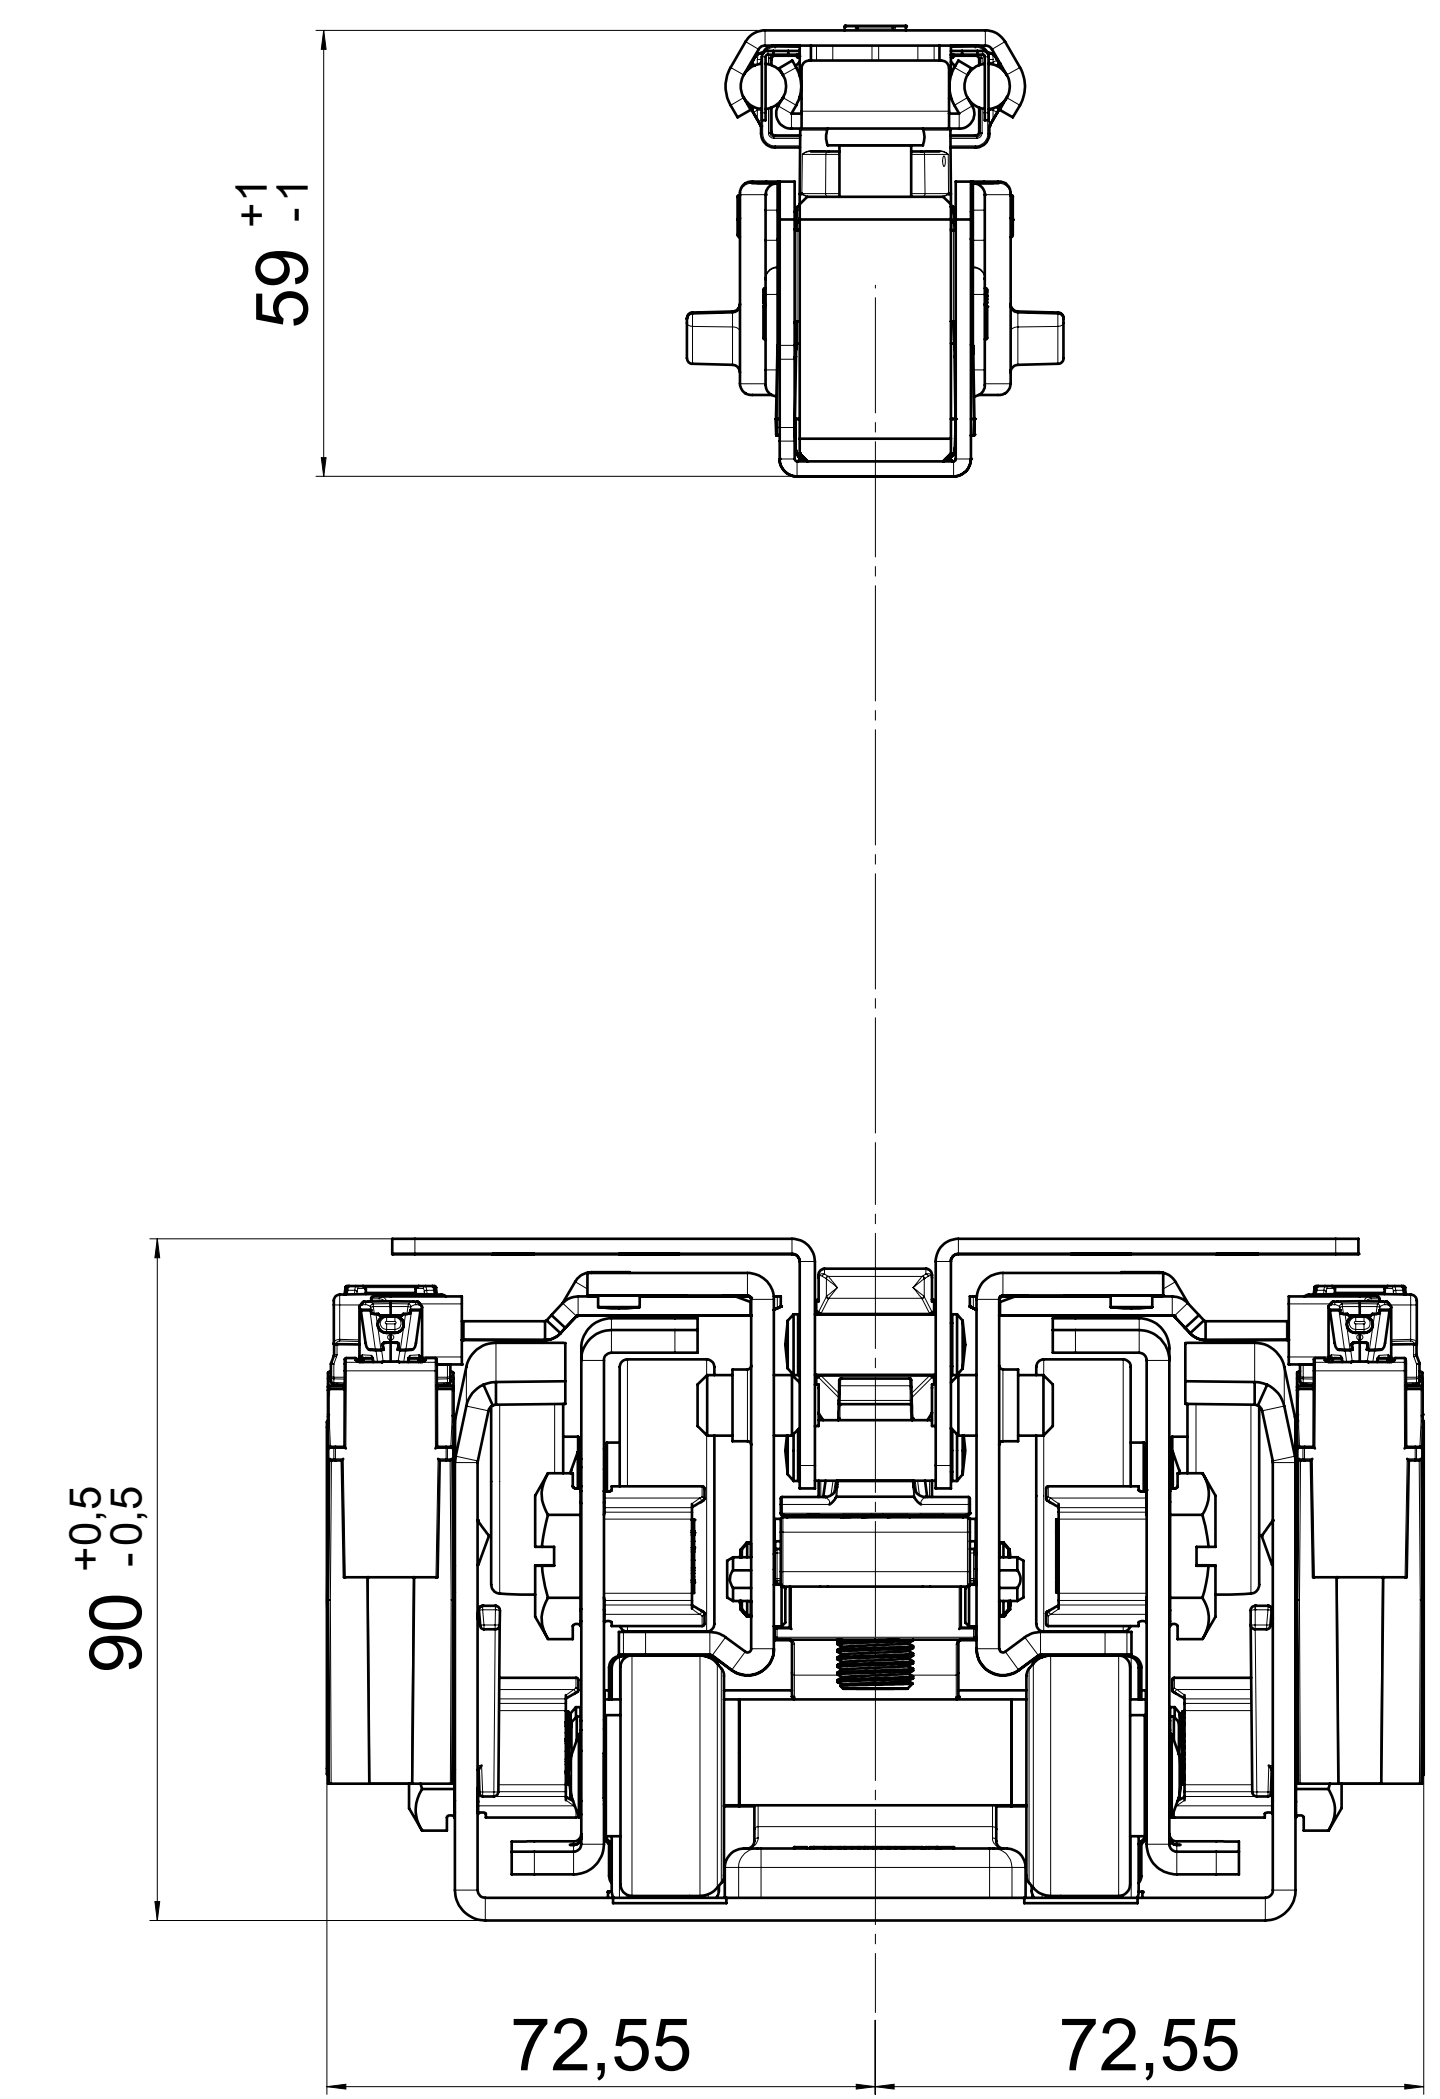

dimensions without coating / maximum coating allowed 0.1mm

top guide cabinet profile

top guide drawer profile

bottom guide drawer profile

bottom guide cabinet profile

final approval

customer name: _____

signed by: _____

scale:	1:1	surface:	steel
material:	semi finished parts	missing dimensions see 3D	AO
description:	FR 777A / 50 - EN (mm)	progressive-action full-extension drawerslide / bottom mount	
drawing number:	777A.500-GA.0000	replaces version 03/02	

496

page 2 of 2

⚠ = check dimension , next free check number

final approval

customer name: _____

signed by: _____

date: _____

<p>all dimensions in mm</p> <p>This drawing remains our property and may not be disclosed to third parties (§§1,3 and 5 from the copyright Act (UrhG)) covered according to DIN ISO 15016</p>		<p>scale: 1:1</p> <p>surface: steel (technical requirements Fulterer)</p>	<p>DIN ISO 128-30 missing dimensions see 3D = theor. intersection</p> <p>material: semi finished parts</p>
<p>drawn: 21-11-2021</p> <p>proven: 00-00-0000</p>	<p>date: 21-11-2021</p> <p>name: GB</p>	<p>description: FR 777A / 50 - EN (mm) progressive-action full-extension drawerslide / bottom mount</p>	<p>drawing number: 777A.500-GA.0000</p> <p>replaces version 0416:</p>
<p>changes</p>	<p>date</p>	<p>na.</p>	<p>replaces version 0416:</p>