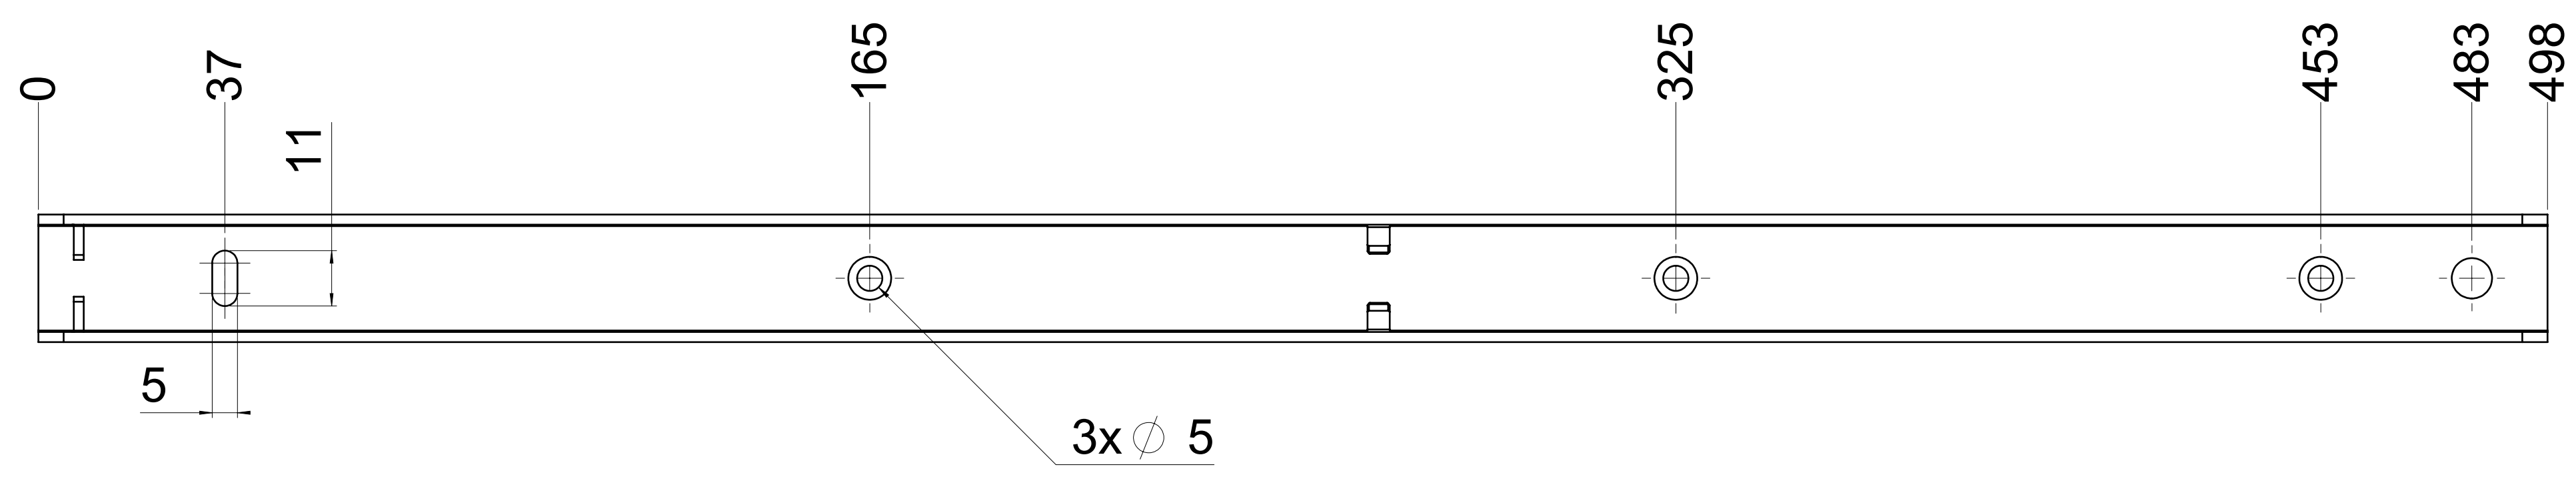

dimensions without coating / maximum coating allowed 0.1mm

top guide cabinet profile

top guide drawer profile

bottom guide drawer profile

bottom guide cabinet profile

final approval

customer name: _____

signed by: _____

scale:	1:1	surface:	steel
material:	semi finished parts	missing dimensions see 3D	AO
description:	FR 777A / 50 - EN (mm)	progressive-action full-extension drawerslide / bottom mount	
drawing number:	777A.500-GA.0000	replaces version 03/02	

496

page 2 of 2

⚠ = check dimension , next free check number

final approval

customer name: _____

signed by: _____

date: _____

<p>all dimensions in mm</p> <p>This drawing remains our property and may not be disclosed to third parties (§§1,3 and 5 from the copyright Act (UrhG)) covered according to DIN ISO 15016</p>		<p>scale: 1:1</p> <p>surface: steel (technical requirements Fulterer)</p>	<p>DIN ISO 128-30 missing dimensions see 3D = theor. intersection</p> <p>material: semi finished parts</p>
<p>drawn: 21-11-2021</p> <p>proven: 00-00-0000</p>	<p>date: 21-11-2021</p> <p>name: GB</p>	<p>description: FR 777A / 50 - EN (mm) progressive-action full-extension drawerslide / bottom mount</p>	<p>drawing number: 777A.500-GA.0000</p> <p>replaces version 0416:</p>
<p>changes</p>	<p>date</p>	<p>na.</p>	<p>replaces version 0416:</p>