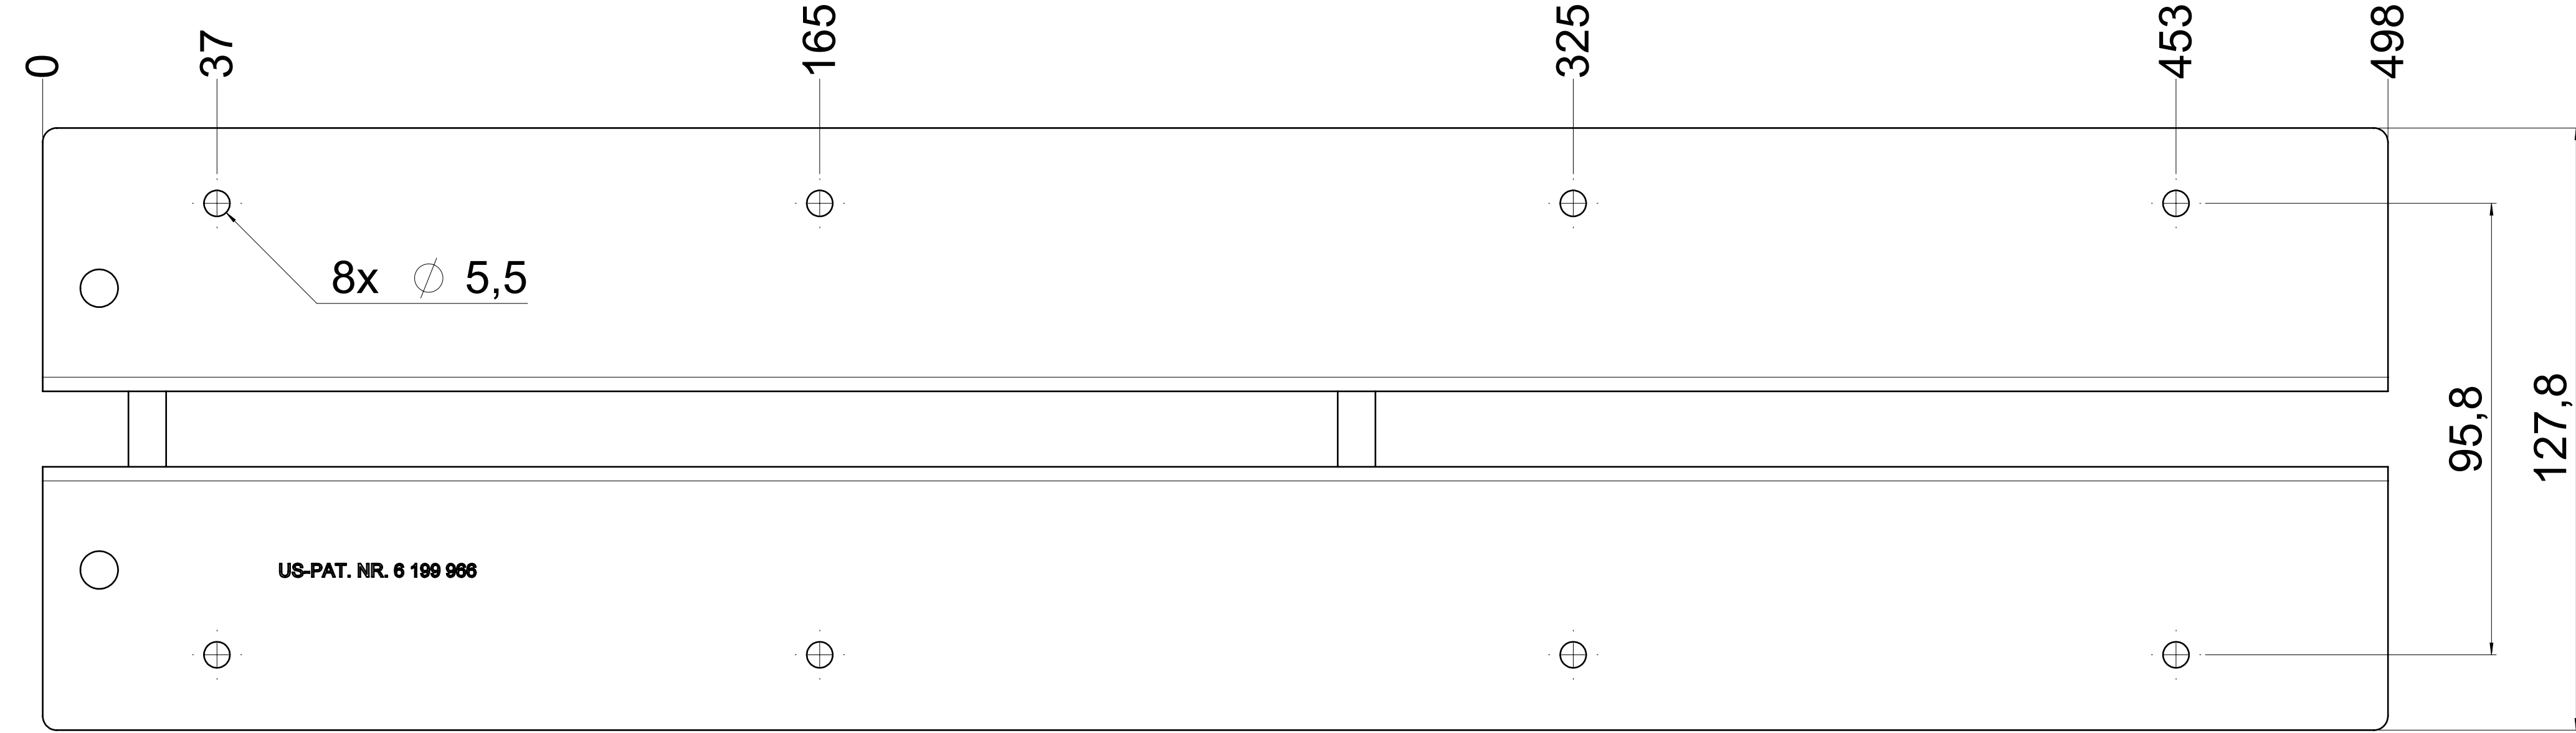

dimensions without coating / maximum coating allowed 0.1mm

top guide cabinet profile

top guide drawer profile

bottom guide drawer profile

bottom guide cabinet profile

final approval

customer name: _____

signed by: _____

scale:	1:1	surface:	steel
material:	semi finished parts	missing dimensions see 3D	AO
description:	FR 777A / 50 - EN (mm)	progressive-action full-extension drawerslide / bottom mount	
drawing number:	777A.500-GA.0000	replaces version 03/02	

496

page 2 of 2

⚠ = check dimension , next free check number

final approval

customer name: _____

signed by: _____

date: _____

<p>all dimensions in mm</p> <p>This drawing remains our property and may not be disclosed to third parties (§§1,3 and 5 from the copyright Act (UrhG)) covered according to DIN ISO 15016</p>		<p>scale: 1:1</p> <p>surface: steel (technical requirements Fulterer)</p>	<p>DIN ISO 128-30 missing dimensions see 3D = theor. intersection</p> <p>material: semi finished parts</p>
<p>drawn: 21-11-2021</p> <p>proven: 00-00-0000</p>	<p>date: 21-11-2021</p> <p>name: GB</p>	<p>description: FR 777A / 50 - EN (mm) progressive-action full-extension drawerslide / bottom mount</p>	<p>drawing number: 777A.500-GA.0000</p> <p>replaces version 0416:</p>
<p>changes</p>	<p>date</p>	<p>na.</p>	<p>replaces version 0416:</p>