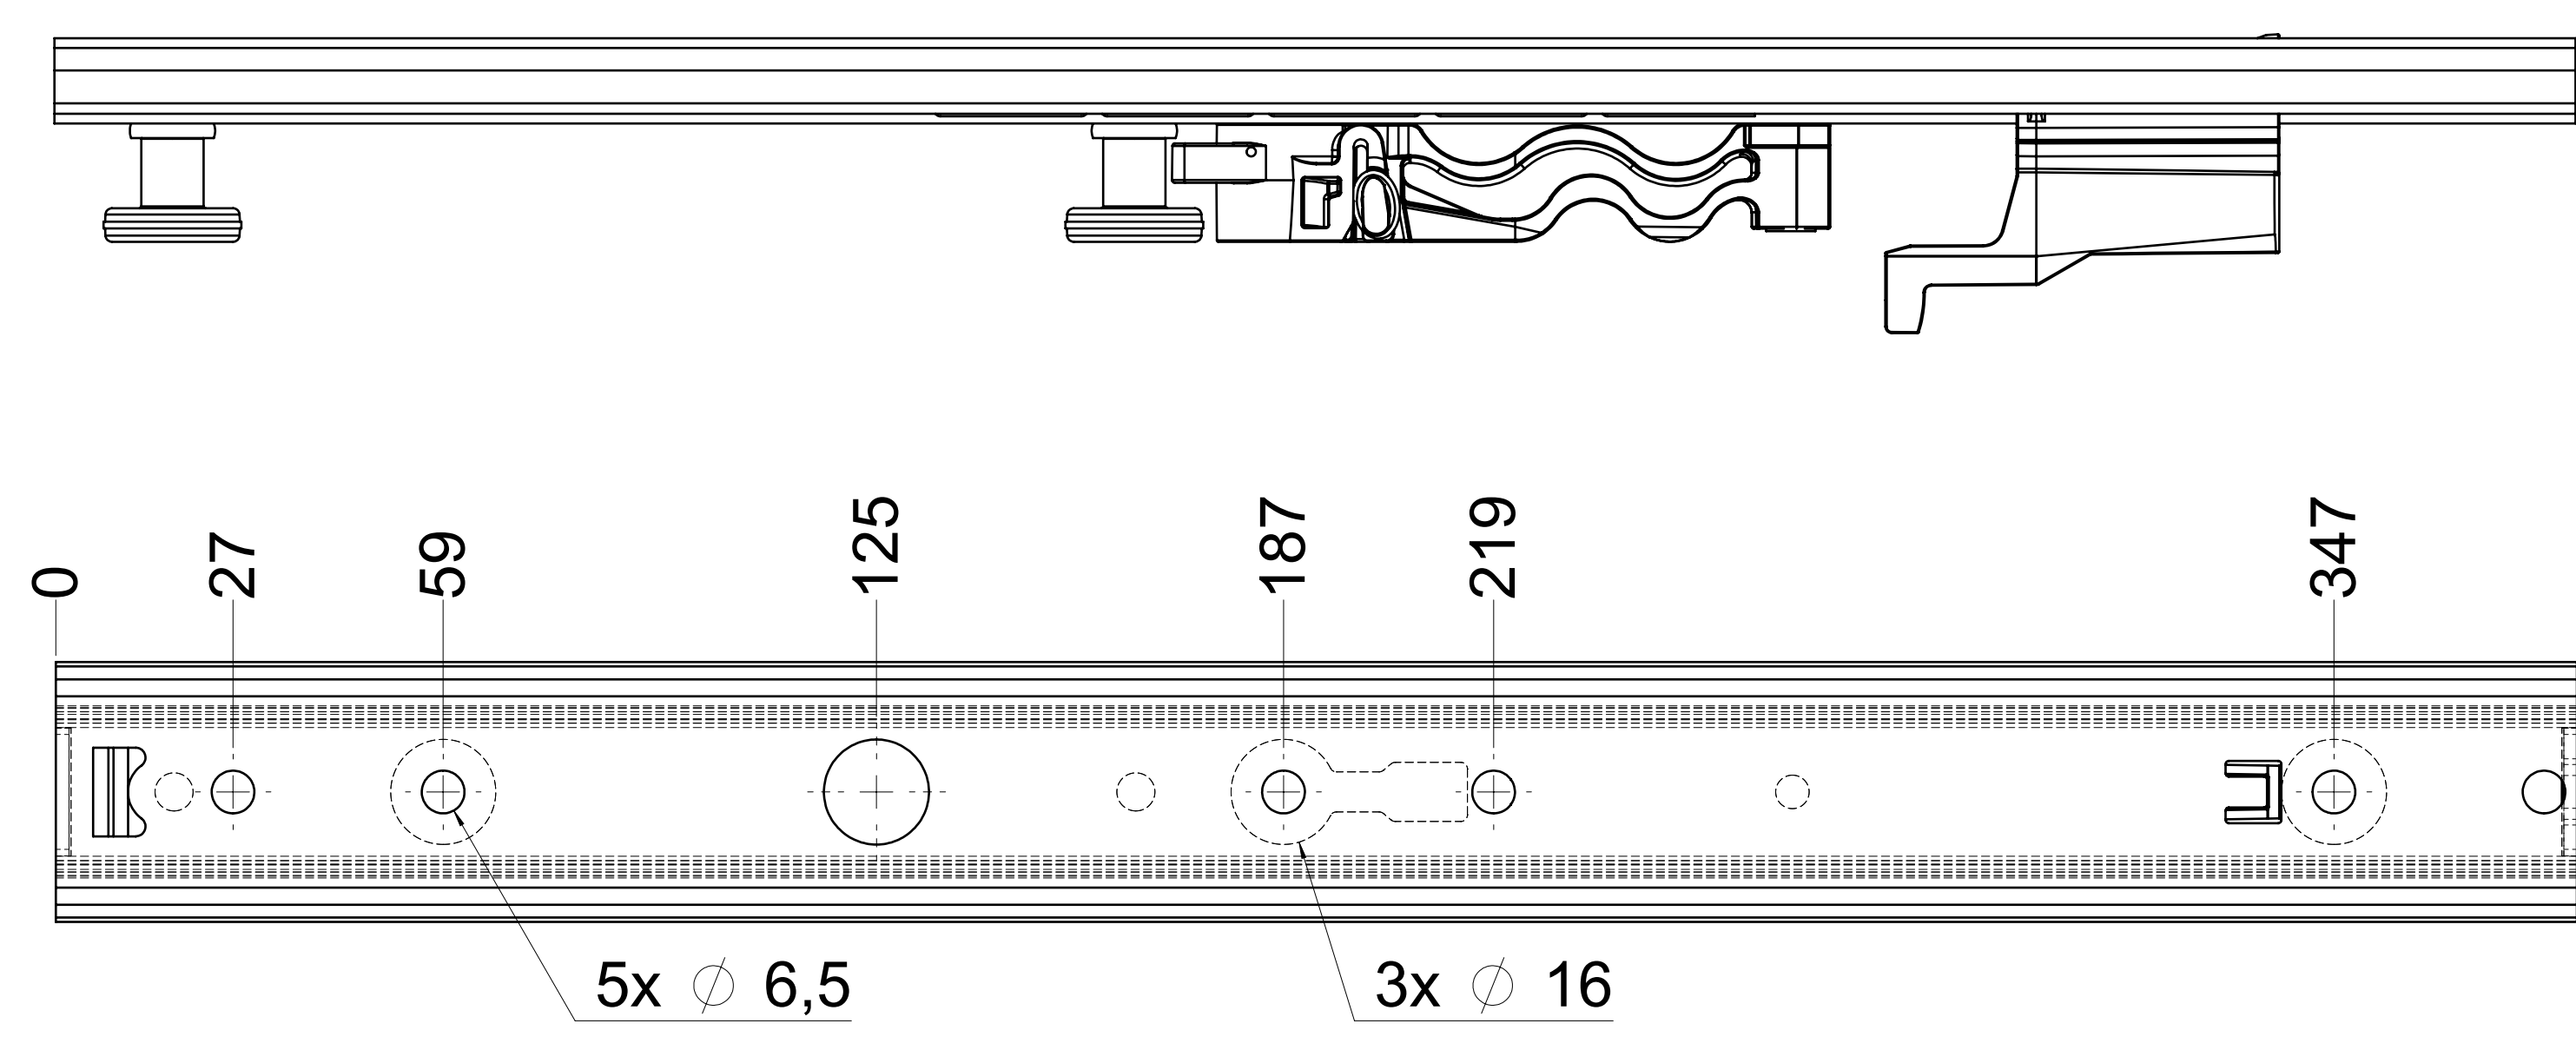

dimensions without coating / maximum coating allowed 0.1mm

top guide cabinet profile

top guide drawer profile

bottom guide drawer profile

bottom guide cabinet profile

final approval

customer name: _____

signed by: _____

scale:	1:1	surface:	steel
material:	semi finished parts	missing dimensions see 3D	AO
description:	FR 777A / 50 - EN (mm)	progressive-action full-extension drawerslide / bottom mount	
drawing number:	777A.500-GA.0000	replaces version 03/02	

496

page 2 of 2

⚠ = check dimension , next free check number

final approval

customer name: _____

signed by: _____

date: _____

<p>all dimensions in mm</p> <p>This drawing remains our property and may not be disclosed to third parties (§§1,3 and 5 from the copyright Act (UrhG)) covered according to DIN ISO 15016</p>		<p>scale: 1:1</p> <p>surface: steel (technical requirements Fulterer)</p>	<p>DIN ISO 128-30 missing dimensions see 3D = theor. intersection</p> <p>material: semi finished parts</p>
<p>drawn: 21-11-2021</p> <p>proven: 00-00-0000</p>	<p>date: 21-11-2021</p> <p>name: GB</p>	<p>description: FR 777A / 50 - EN (mm) progressive-action full-extension drawerslide / bottom mount</p>	<p>drawing number: 777A.500-GA.0000</p> <p>replaces version 0416:</p>
<p>changes</p>	<p>date</p>	<p>na.</p>	<p>replaces version 0416:</p>