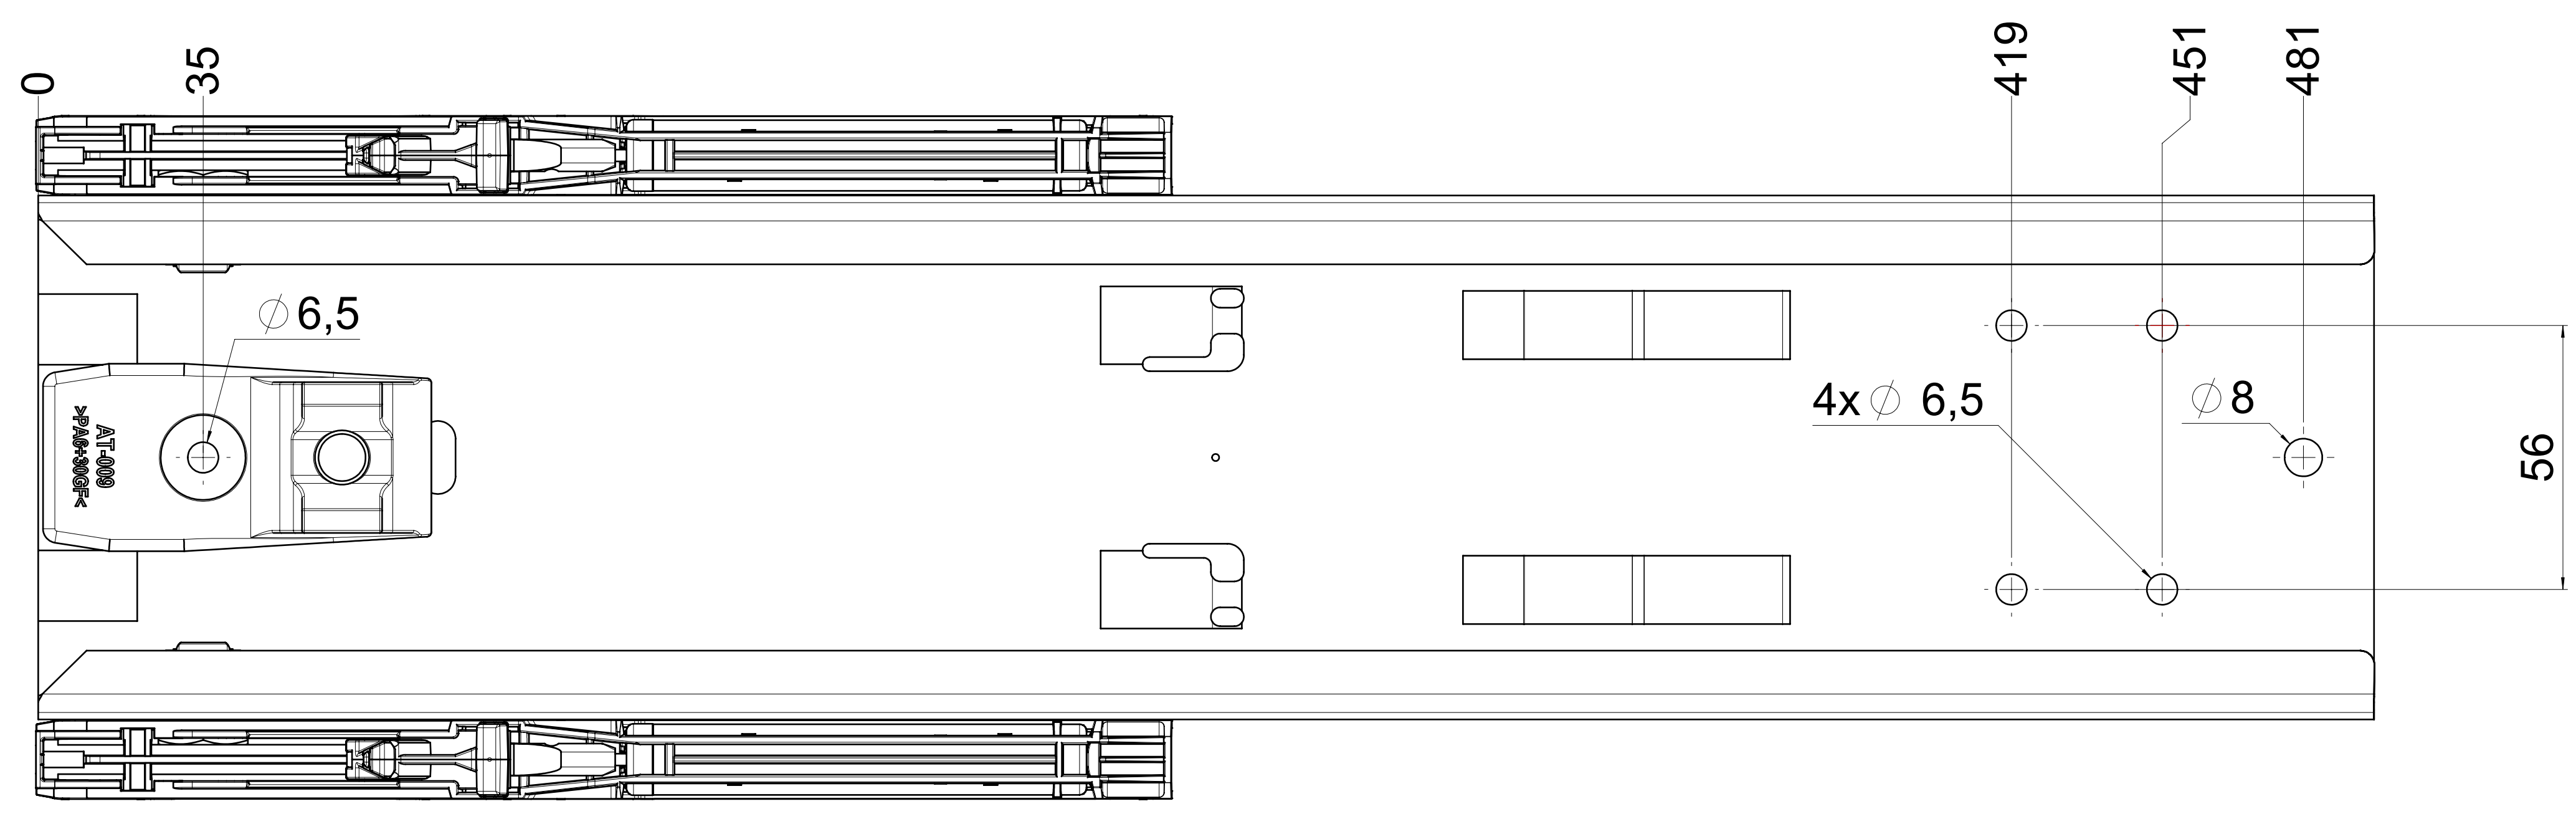

dimensions without coating / maximum coating allowed 0.1mm

top guide cabinet profile

top guide drawer profile

bottom guide drawer profile

bottom guide cabinet profile

final approval

customer name: _____

signed by: _____

scale:	1:1	surface:	steel
material:	semi finished parts	missing dimensions see 3D	AO
description:	FR 777A / 50 - EN (mm)	progressive-action full-extension drawerslide / bottom mount	
drawing number:	777A.500-GA.0000	replaces version 03/02	

496

page 2 of 2

⚠ = check dimension , next free check number

final approval

customer name: _____

signed by: _____

date: _____

<p>all dimensions in mm</p> <p>This drawing remains our property and may not be disclosed to third parties (§§1,3 and 5 from the copyright Act (UrhG)) covered according to DIN ISO 15016</p>		<p>scale: 1:1</p> <p>surface: steel (technical requirements Fulterer)</p>	<p>DIN ISO 128-30 missing dimensions see 3D = theor. intersection</p> <p>material: semi finished parts</p>
<p>drawn: 21-11-2021</p> <p>proven: 00-00-0000</p>	<p>date: 21-11-2021</p> <p>name: GB</p>	<p>description: FR 777A / 50 - EN (mm) progressive-action full-extension drawerslide / bottom mount</p>	<p>drawing number: 777A.500-GA.0000</p> <p>replaces version 0416:</p>
<p>changes</p>	<p>date</p>	<p>na.</p>	<p>replaces version 0416:</p>