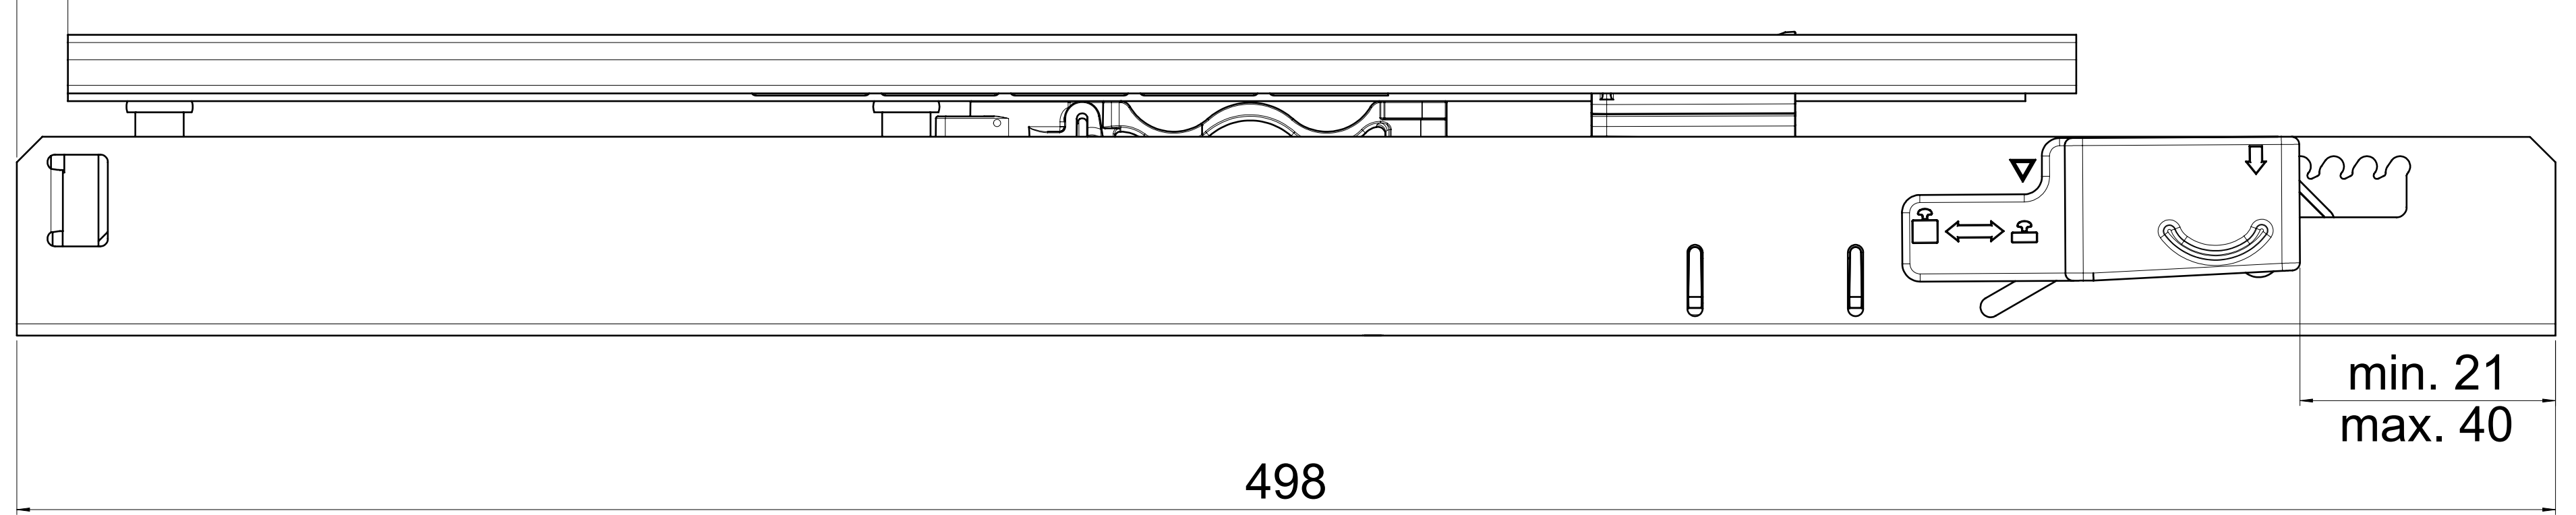

min. 21
max. 40

498