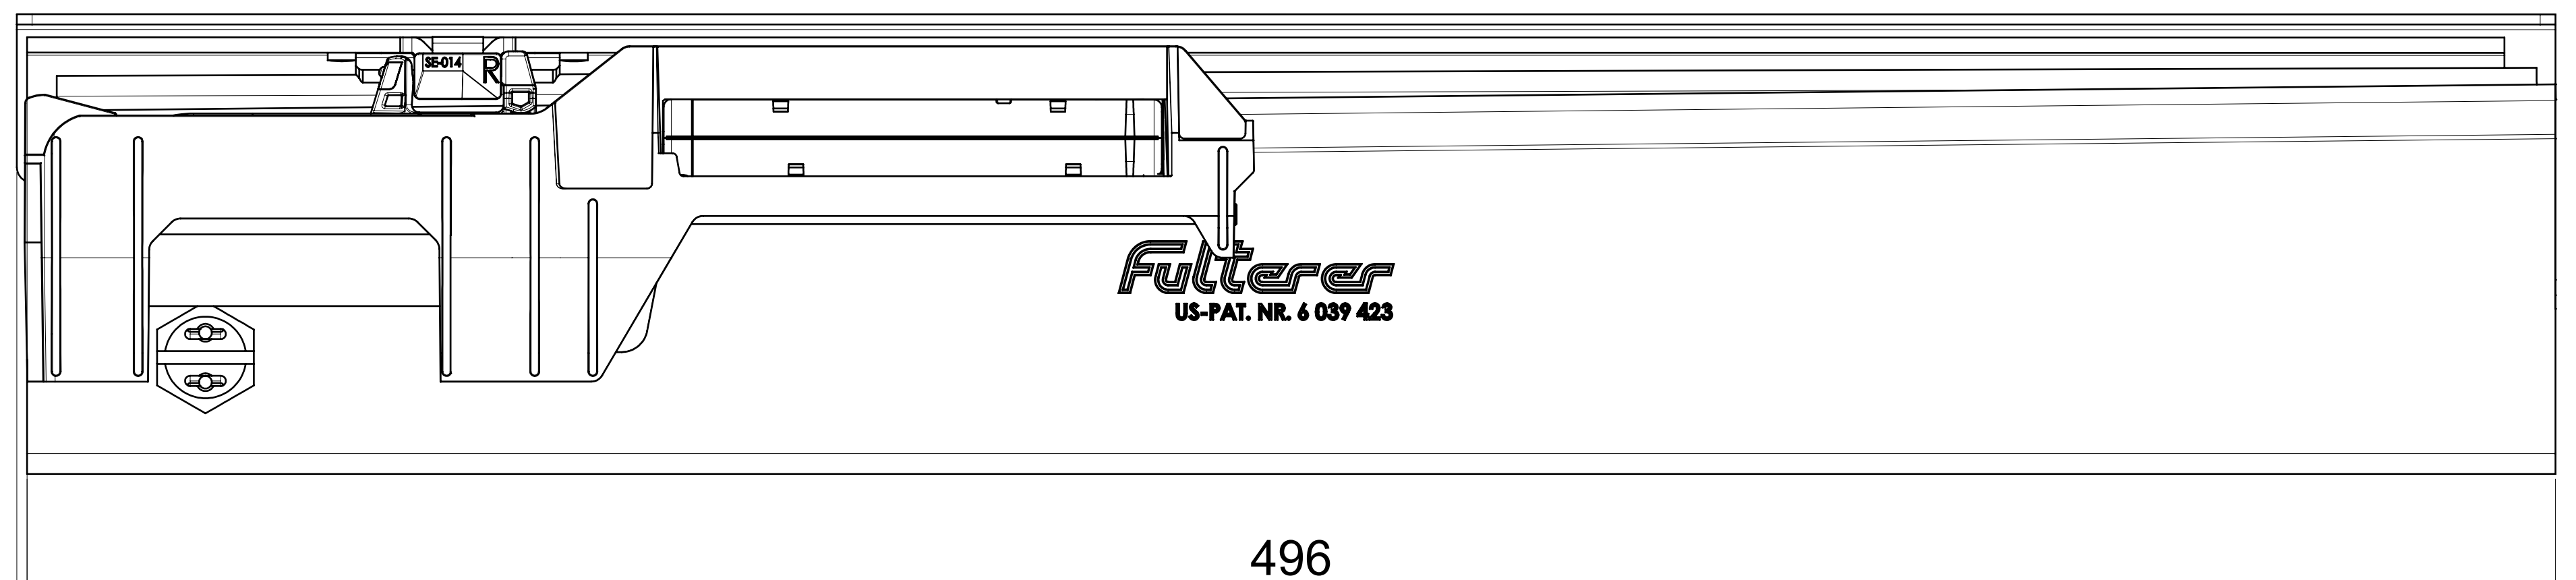

2

496

page 2 of 2

⚠ = check dimension , next free check number

final approval

customer name: _____

signed by: _____

date: _____

all dimensions in mm This drawing remains our property and may not be disclosed to third parties (§§1,3 and 5 from the copyright Act (UrhG)) covered according to DIN ISO 15016		scale: 1:1 surface: steel (technical requirements Fulterer)	DIN ISO 128-30 missing dimensions see 3D = theor. intersection material: semi finished parts
drawn: 21-11-2021 proven: 00-00-0000	date: 21-11-2021 name: GB	description: FR 777A / 50 - EN (mm) progressive-action full-extension drawerslide / bottom mount	drawing number: 777A.500-GA.0000 replaces version 0416:
changes	date	na.	replaces version 0416:

Fulterer AG & Co KG
A-6800 Lustenau / Austria
CH-8430 St. Margrethen