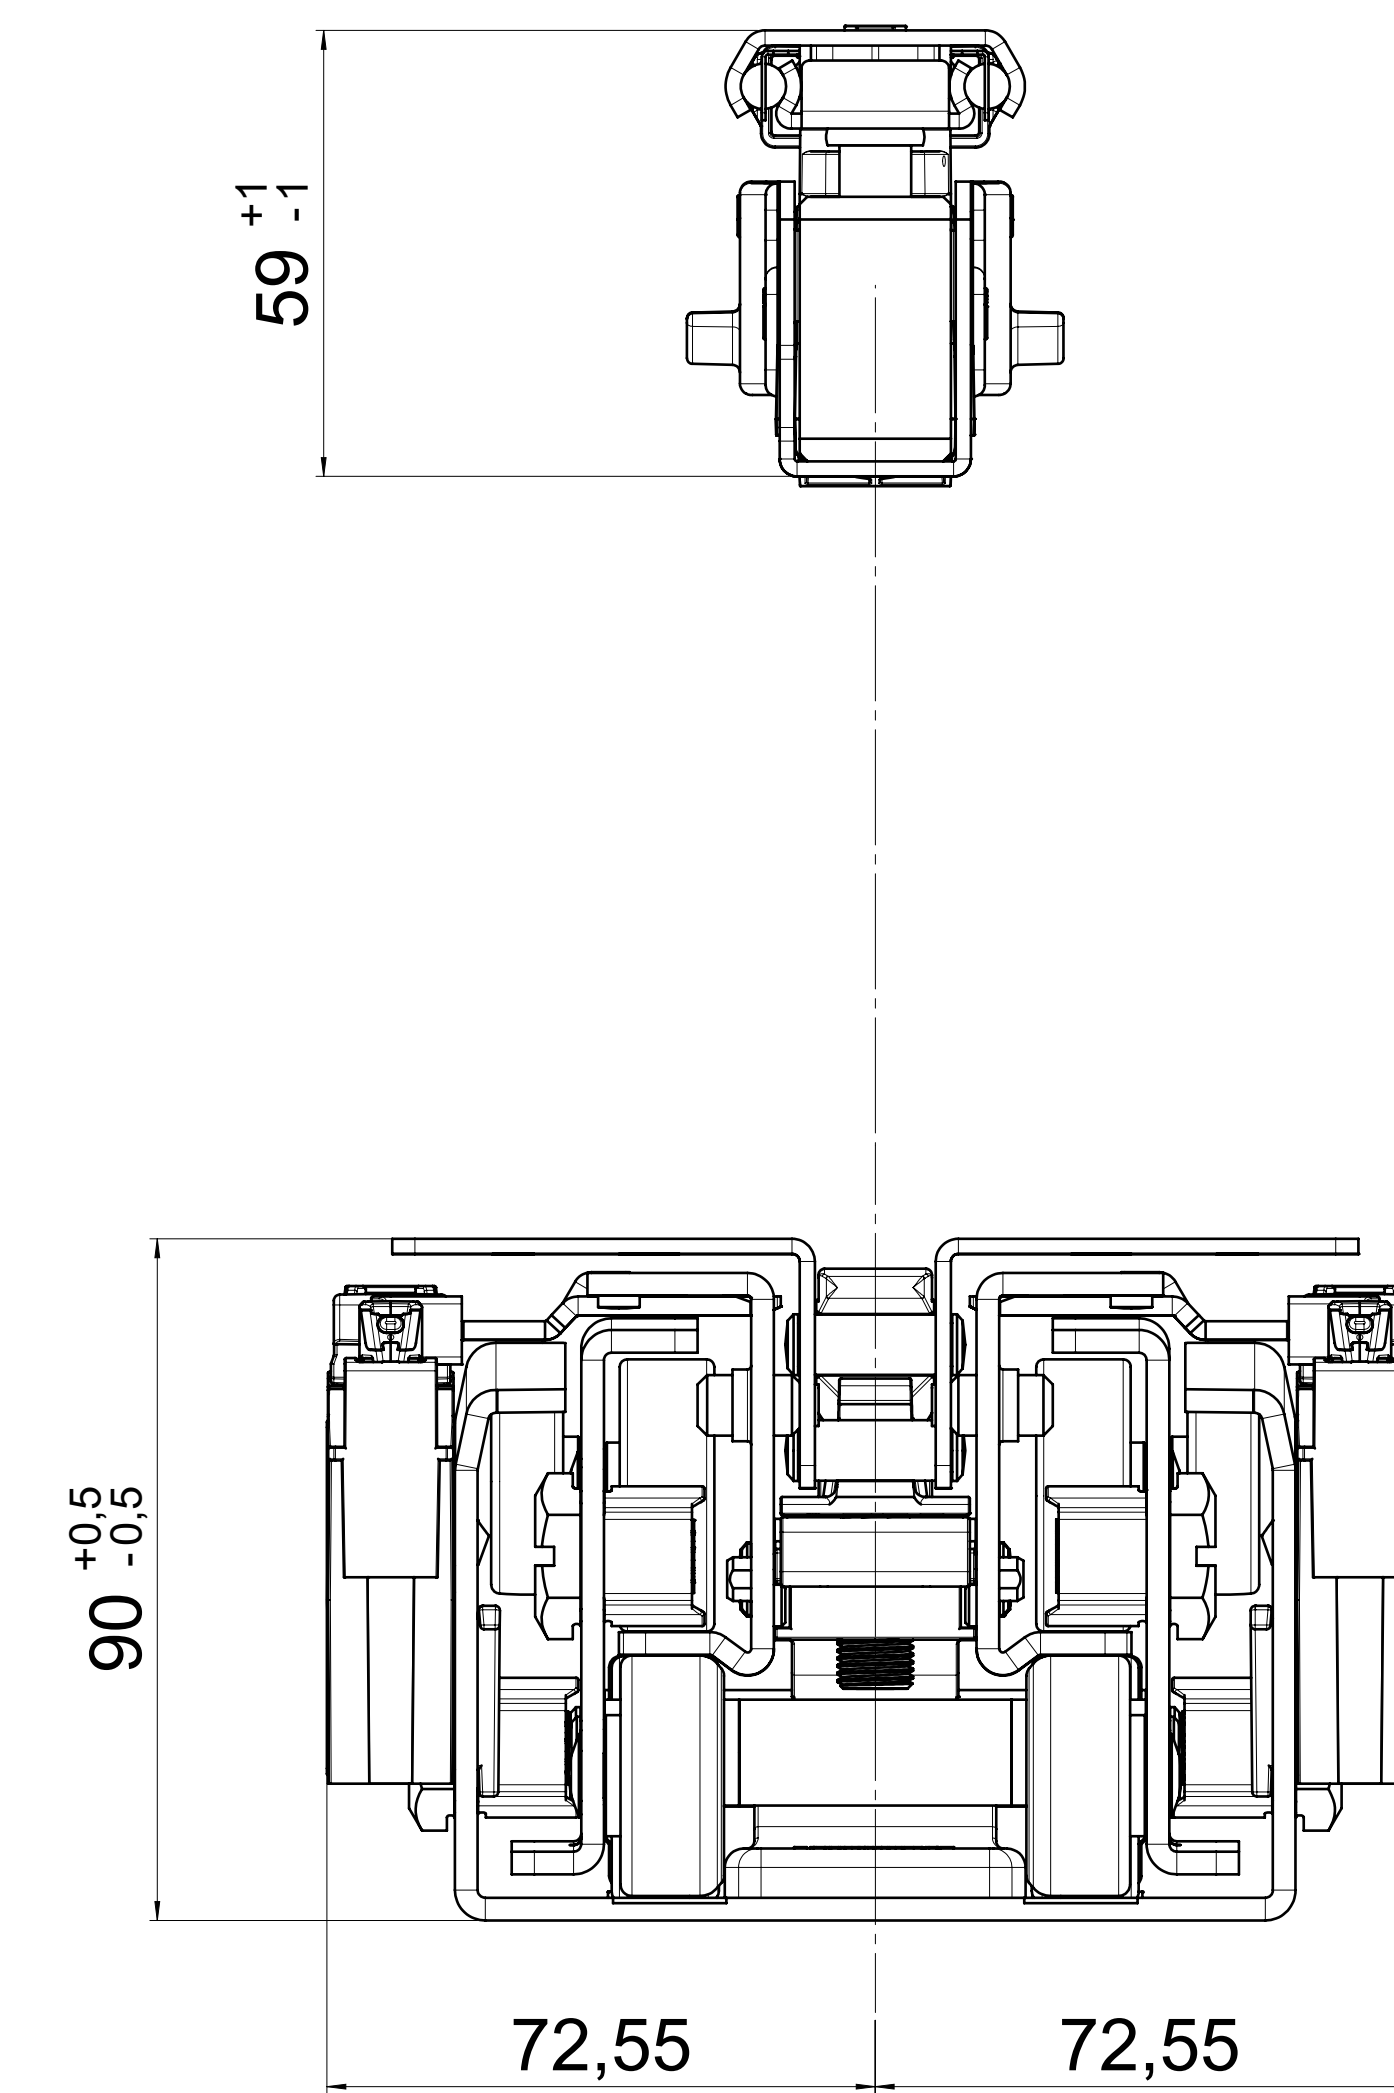

dimensions without coating / maximum coating allowed 0.1mm

X

top guide cabinet profile

top guide drawer profile

bottom guide drawer profile

bottom guide cabinet profile

**final approval**

customer name: \_\_\_\_\_

scale:	1:1	surface:	steel
material:	semi finished parts	missing dimensions see 3D	AO
description:	FR 777A / 60 EN (mm)	technical requirements	Filterer
description:	progressive-action full-extension		
description:	drawerslide / bottom mount		
drawing number:	777A.600-GA.0000		
replaces version:	03/02		