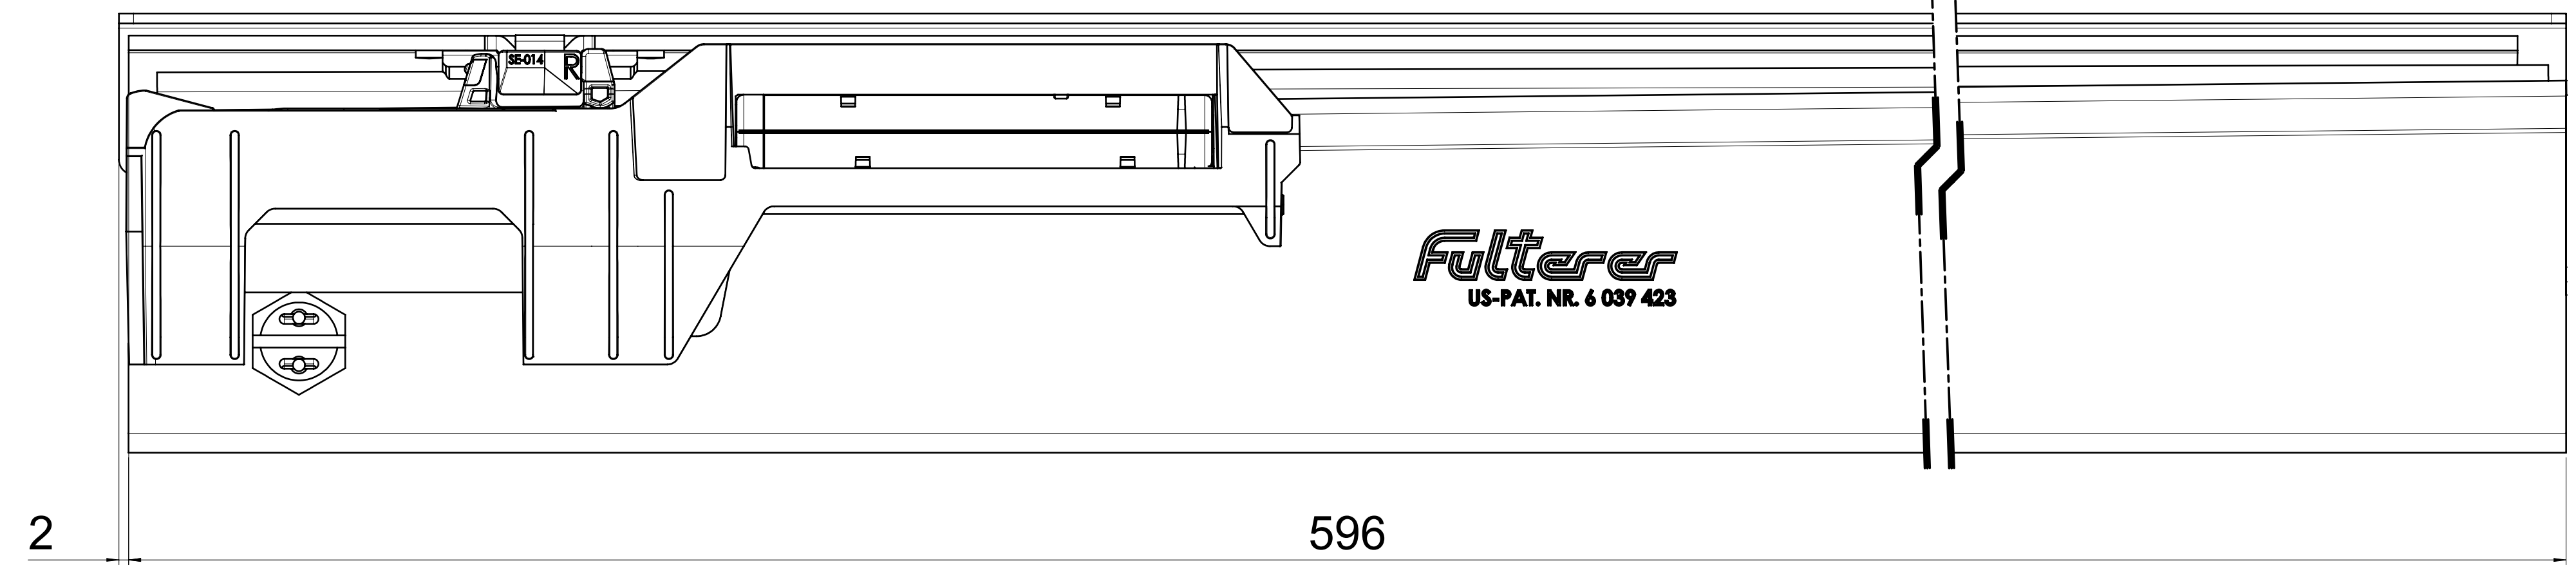

dimensions without coating / maximum coating allowed 0.1mm

X

= check dimension, next free check number

final approval

customer name: _____

signed by: _____

date: _____

all dimensions in mm This drawing remains our property and may not be multiplied neither be disclosed to third parties (§§1,3 and 5 from the copyright Act (UrhG)) covered according to DIN ISO 16016		DIN ISO 128-30 missing dimensions see 3D = theor. intersection
scale: 1:1 surface: steel (technical requirements Filterer)	material: semi finished parts	AO
drawn: 21-11-2021 GB proven: 00-00-0000 00	description: FR 777A / 60 - EN (mm) progressive-action full-extension drawerslide / bottom mount	drawing number: 777A.600-GA.0000
Filterer AG & Co KG A-6800 Lustenau / Austria Filterer AG CH-8430 St. Margrethen	replaces version 03/02	replaces version 03/02
changes	date	na.