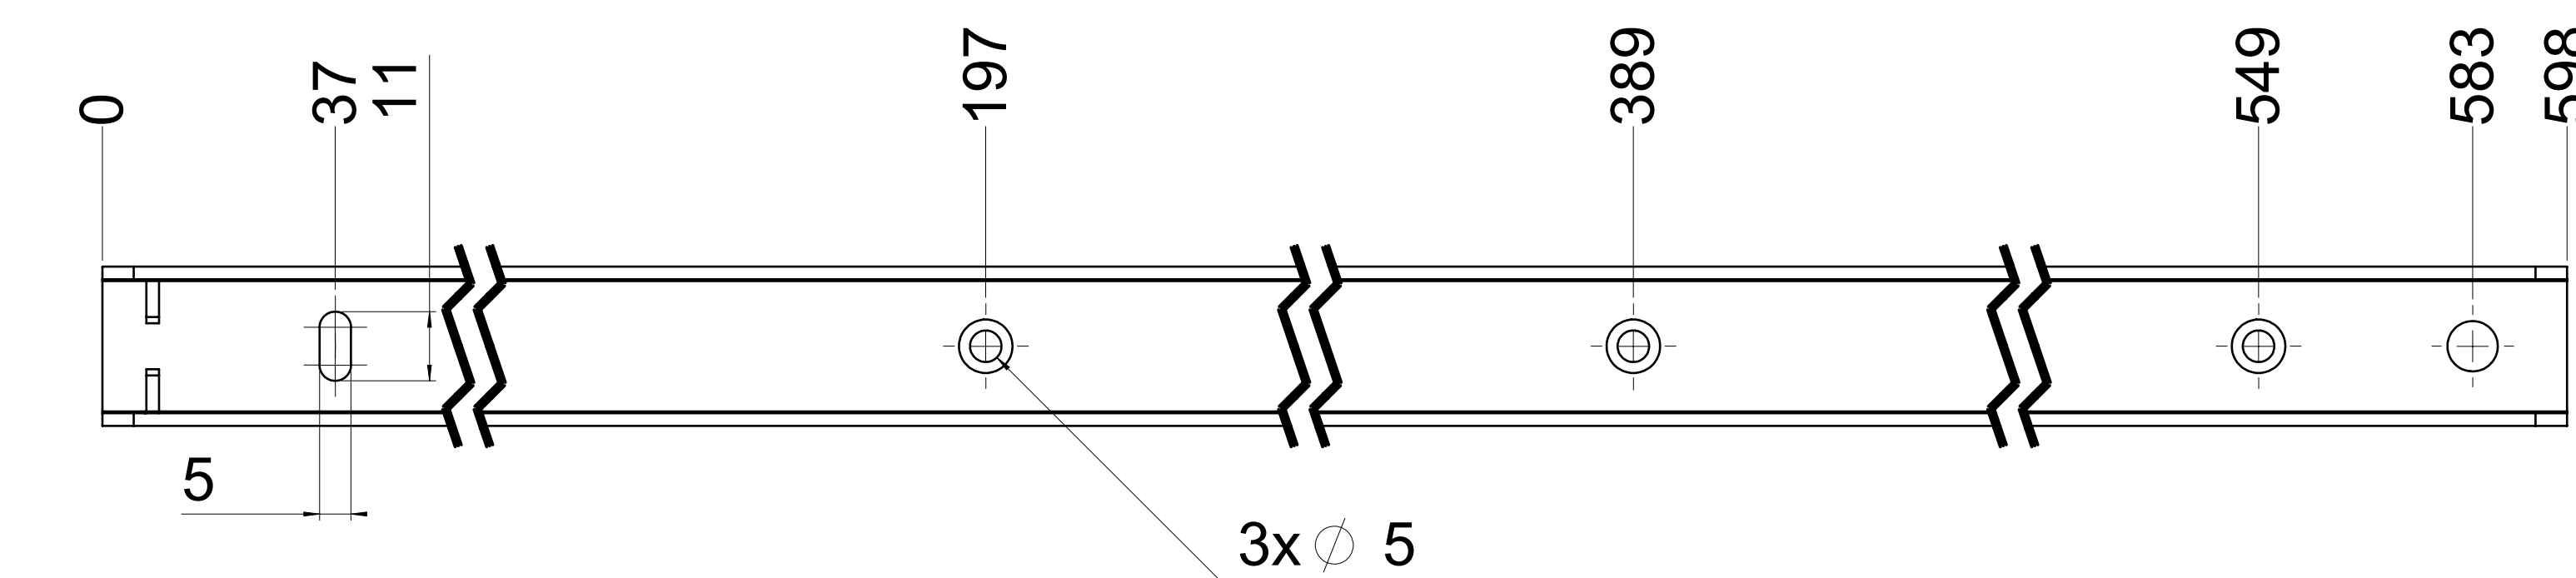

dimensions without coating / maximum coating allowed 0.1mm

X

top guide cabinet profile

top guide drawer profile

bottom guide drawer profile

bottom guide cabinet profile

**final approval**

customer name: \_\_\_\_\_

scale:	1:1	surface:	steel
material:	semi finished parts	missing dimensions see 3D	AO
description:	FR 777A / 60 EN (mm)	technical requirements	Filterer
description:	progressive-action full-extension		
description:	drawerslide / bottom mount		
drawing number:	777A.600-GA.0000		
replaces version:	03/02		

**final approval**

customer name: \_\_\_\_\_

signed by: \_\_\_\_\_

date: \_\_\_\_\_

<p><b>all dimensions in mm</b></p> <p>This drawing remains our property and may not be multiplied neither be disclosed to third parties (§§1,3 and 5 from the copyright Act (UrhG)) covered according to DIN ISO 16016</p>		<p>DIN ISO 128-30 missing dimensions see 3D = theor. intersection</p>
<p>scale: 1:1</p> <p>surface: steel (technical requirements Filterer)</p>	<p>material: semi finished parts</p>	<p>AO</p>
<p>drawn: 21-11-2021 GB</p> <p>proven: 00-00-0000 00</p>	<p>description: FR 777A / 60 - EN (mm) progressive-action full-extension drawerslide / bottom mount</p>	<p>drawing number: 777A.600-GA.0000</p>
<p>Filterer AG &amp; Co KG A-6800 Lustenau / Austria Filterer AG CH-8430 St. Margrethen</p>	<p>replaces version 03/02</p>	<p>replaces version 03/02</p>
<p>changes</p>	<p>date</p>	<p>na.</p>