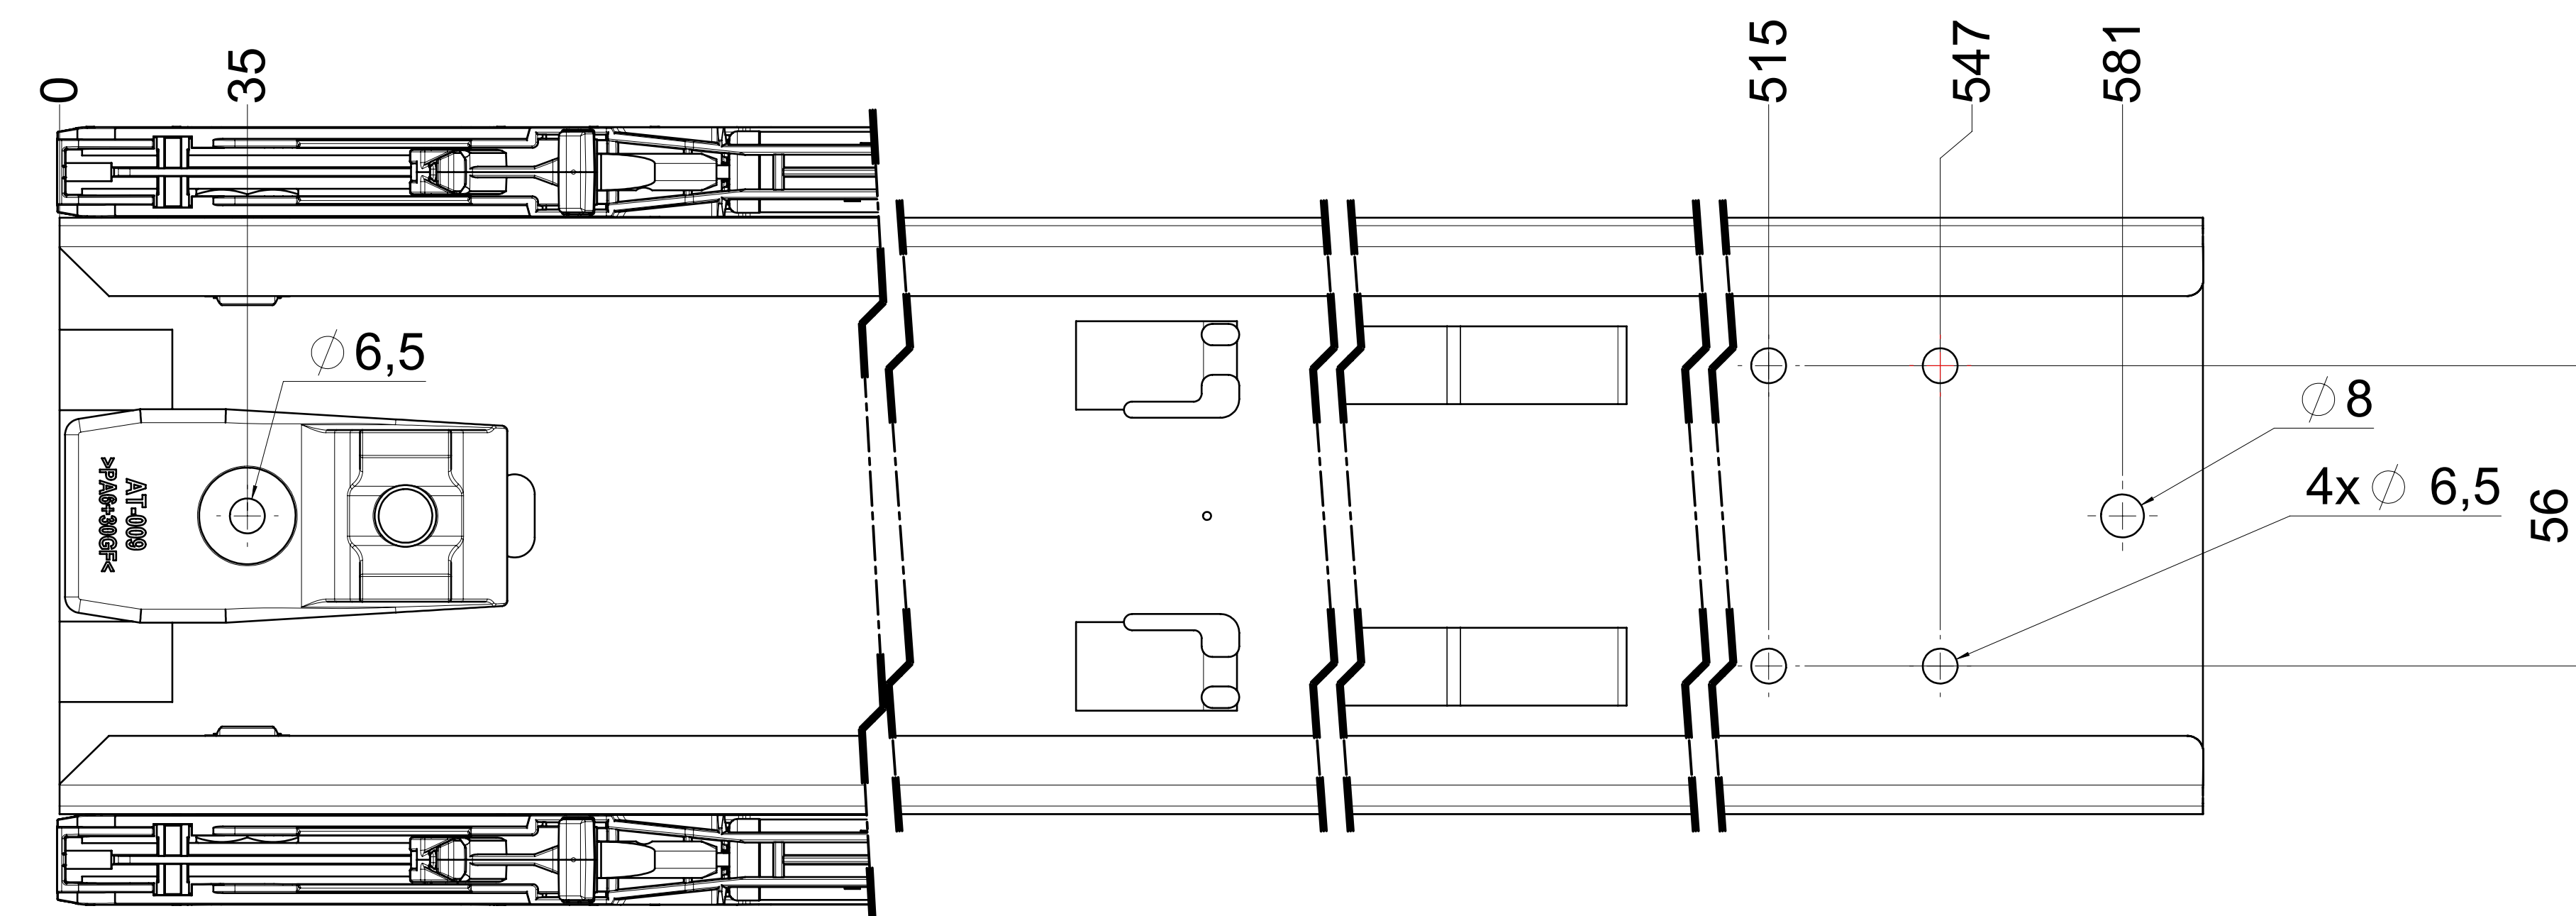

dimensions without coating / maximum coating allowed 0.1mm

X

top guide cabinet profile

top guide drawer profile

bottom guide drawer profile

bottom guide cabinet profile

**final approval**

customer name: \_\_\_\_\_

scale:	1:1	surface:	steel
material:	semi finished parts	missing dimensions see 3D	AO
description:	FR 777A / 60 EN (mm)	technical requirements	Filterer
description:	progressive-action full-extension		
description:	drawerslide / bottom mount		
drawing number:	777A.600-GA.0000		
replaces version:	03/02		

**final approval**

customer name: \_\_\_\_\_

signed by: \_\_\_\_\_

date: \_\_\_\_\_

<p><b>all dimensions in mm</b></p> <p>This drawing remains our property and may not be multiplied neither be disclosed to third parties (§§1,3 and 5 from the copyright Act (UrhG)) covered according to DIN ISO 16016</p>		<p>DIN ISO 128-30 missing dimensions see 3D = theor. intersection</p>
<p>scale: 1:1</p> <p>surface: steel (technical requirements Filterer)</p>	<p>material: semi finished parts</p>	<p>AO</p>
<p>drawn: 21-11-2021 GB</p> <p>proven: 00-00-0000 00</p>	<p>description: FR 777A / 60 - EN (mm) progressive-action full-extension drawerslide / bottom mount</p>	<p>drawing number: 777A.600-GA.0000</p>
<p>Filterer AG &amp; Co KG A-6800 Lustenau / Austria Filterer AG CH-8430 St. Margrethen</p>	<p>replaces version 03/02</p>	<p>replaces version 03/02</p>
<p>changes</p>	<p>date</p>	<p>na.</p>