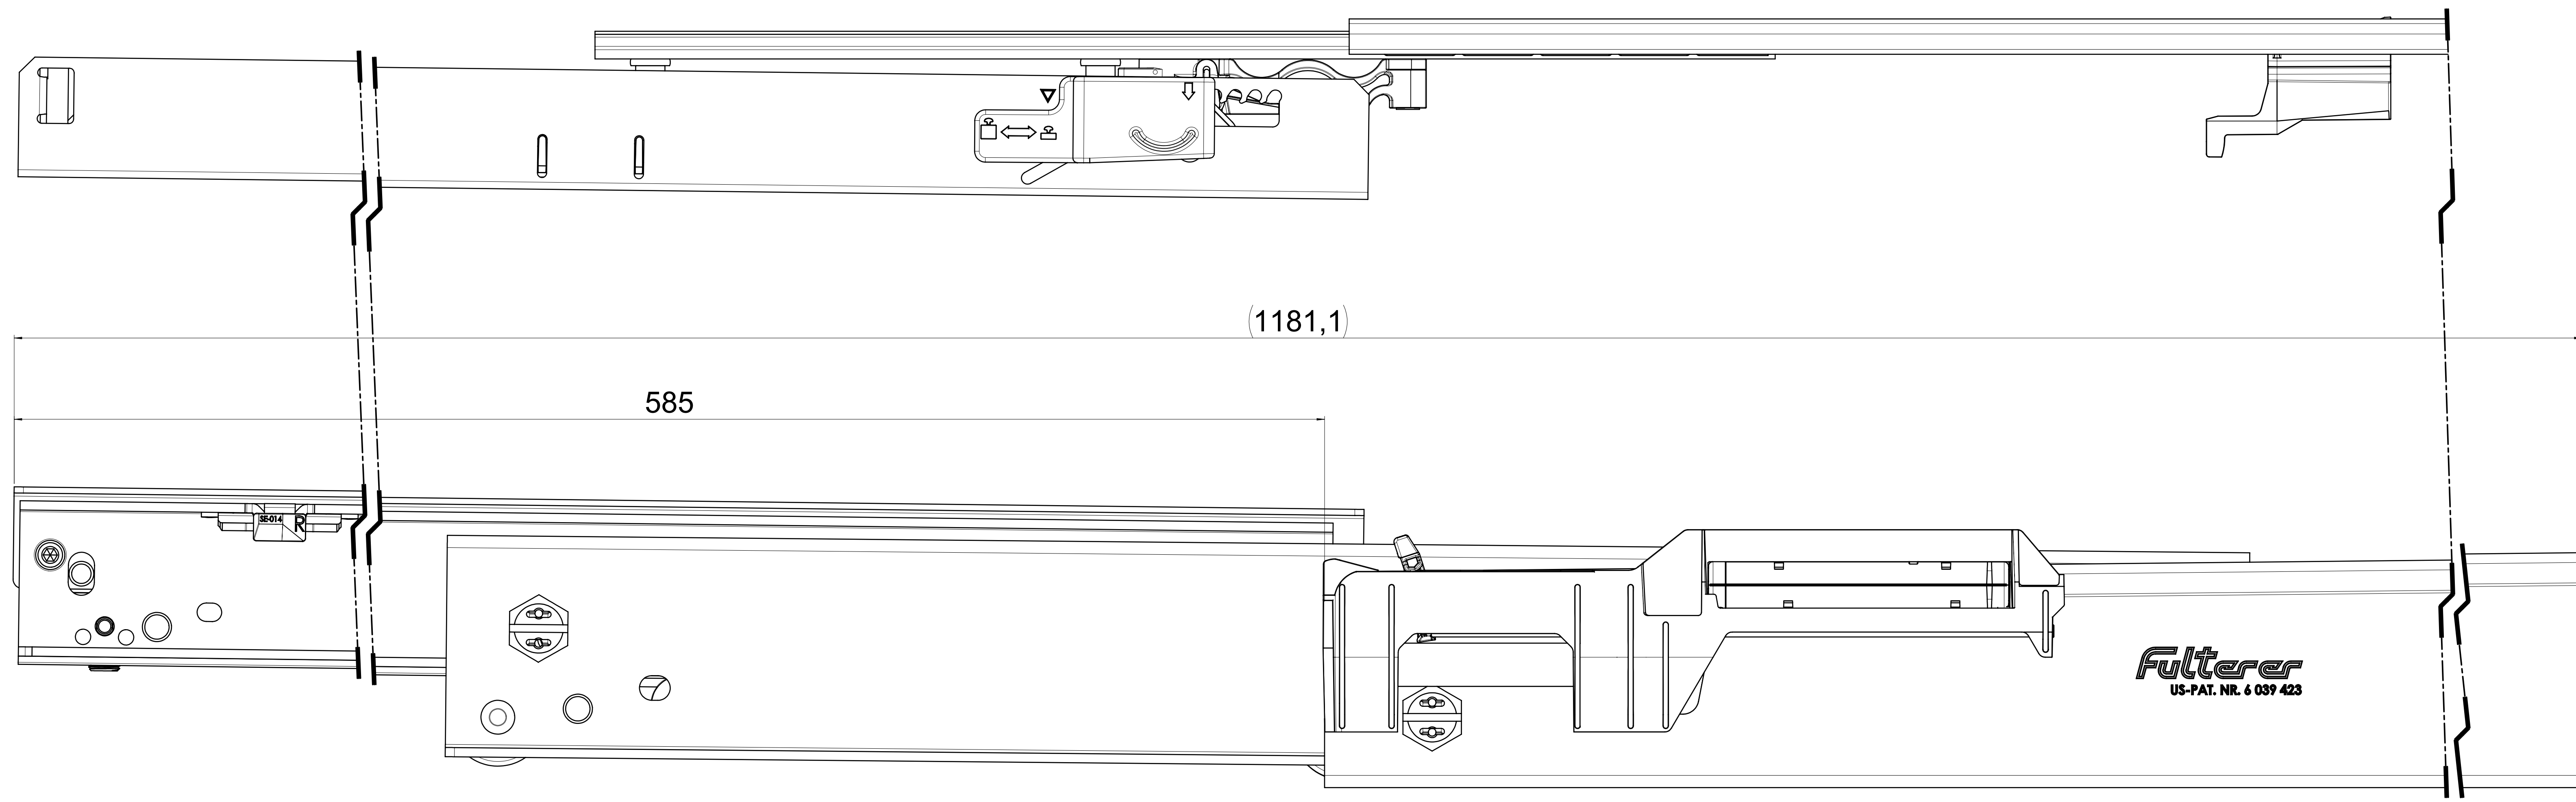

dimensions without coating / maximum coating allowed 0.1mm

X

= check dimension, next free check number

final approval

customer name: _____

signed by: _____

date: _____

all dimensions in mm This drawing remains our property and may not be multiplied neither be disclosed to third parties (§§1,3 and 5 from the copyright Act (UrhG)) covered according to DIN ISO 16016		DIN ISO 128-30 missing dimensions see 3D = theor. intersection
scale: 1:1 surface: steel (technical requirements Filterer)	material: semi finished parts	AO
drawn: 21-11-2021 GB proven: 00-00-0000 00	description: FR 777A / 60 - EN (mm) progressive-action full-extension drawerslide / bottom mount	drawing number: 777A.600-GA.0000
Filterer AG & Co KG A-6800 Lustenau / Austria Filterer AG CH-8430 St. Margrethen	replaces version 03/02	replaces version 03/02
changes	date	na.