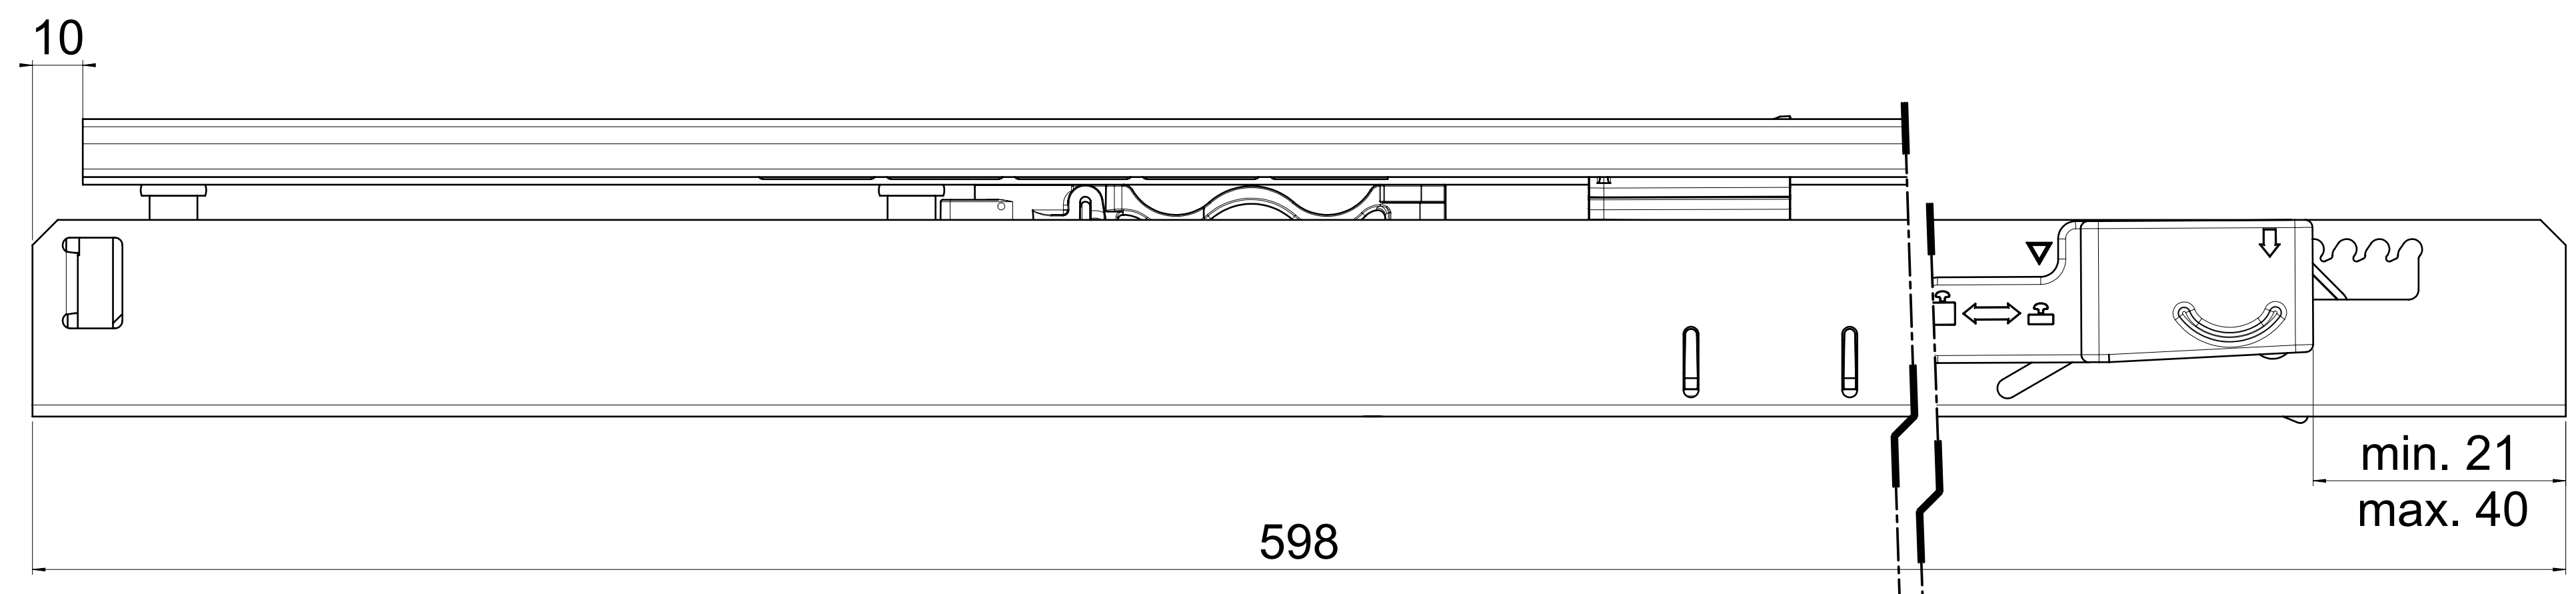

dimensions without coating / maximum coating allowed 0.1mm

X

= check dimension, next free check number

final approval

customer name: _____

signed by: _____

date: _____

all dimensions in mm This drawing remains our property and may not be multiplied neither be disclosed to third parties (§§1,3 and 5 from the copyright Act (UrhG)) covered according to DIN ISO 16016		DIN ISO 128-30 missing dimensions see 3D = theor. intersection
scale: 1:1 surface: steel (technical requirements Filterer)	material: semi finished parts	AO
drawn: 21-11-2021 GB proven: 00-00-0000 00	description: FR 777A / 60 - EN (mm) progressive-action full-extension drawerslide / bottom mount	drawing number: 777A.600-GA.0000
Filterer AG & Co KG A-6800 Lustenau / Austria Filterer AG CH-8430 St. Margrethen	replaces version 03/02	replaces version 03/02
changes	date	na.