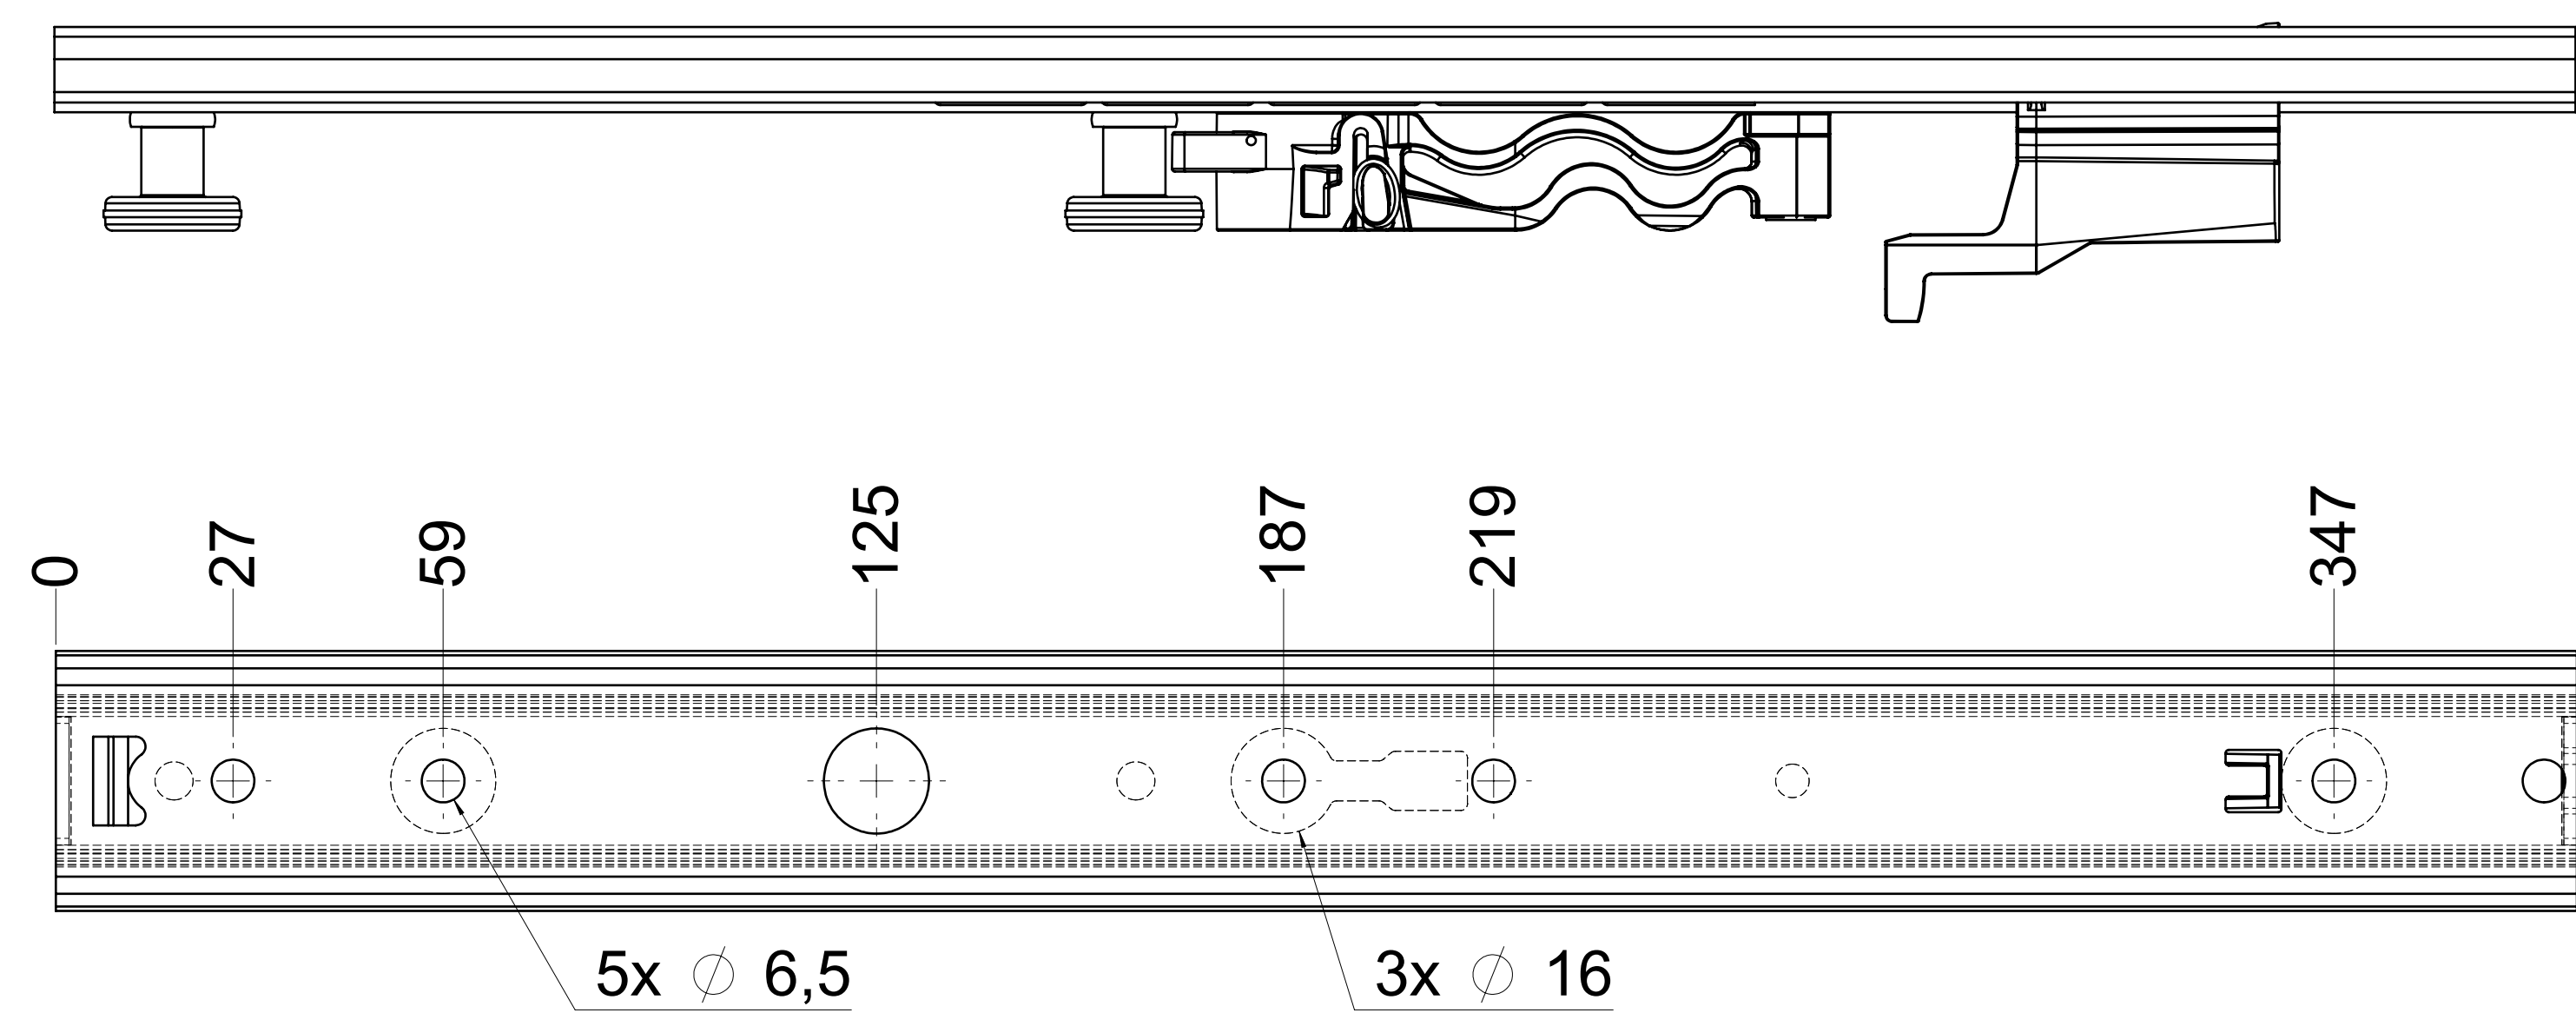

dimensions without coating / maximum coating allowed 0.1mm

X

top guide cabinet profile

top guide drawer profile

bottom guide drawer profile

bottom guide cabinet profile

**final approval**

customer name: \_\_\_\_\_

scale:	1:1	surface:	steel
material:	semi finished parts	missing dimensions see 3D	AO
description:	FR 777A / 60 EN (mm)	technical requirements	Filterer
description:	progressive-action full-extension		
description:	drawerslide / bottom mount		
drawing number:	777A.600-GA.0000		
replaces version:	03/02		

**final approval**

customer name: \_\_\_\_\_

signed by: \_\_\_\_\_

date: \_\_\_\_\_

<p><b>all dimensions in mm</b></p> <p>This drawing remains our property and may not be multiplied neither be disclosed to third parties (§§1,3 and 5 from the copyright Act (UrhG)) covered according to DIN ISO 16016</p>		<p>DIN ISO 128-30 missing dimensions see 3D = theor. intersection</p>
<p>scale: 1:1</p> <p>surface: steel (technical requirements Filterer)</p>	<p>material: semi finished parts</p>	<p>AO</p>
<p>drawn: 21-11-2021 GB</p> <p>proven: 00-00-0000 00</p>	<p>description: FR 777A / 60 - EN (mm) progressive-action full-extension drawerslide / bottom mount</p>	<p>drawing number: 777A.600-GA.0000</p>
<p>Filterer AG &amp; Co KG A-6800 Lustenau / Austria Filterer AG CH-8430 St. Margrethen</p>	<p>replaces version 03/02</p>	<p>replaces version 03/02</p>
<p>changes</p>	<p>date</p>	<p>na.</p>