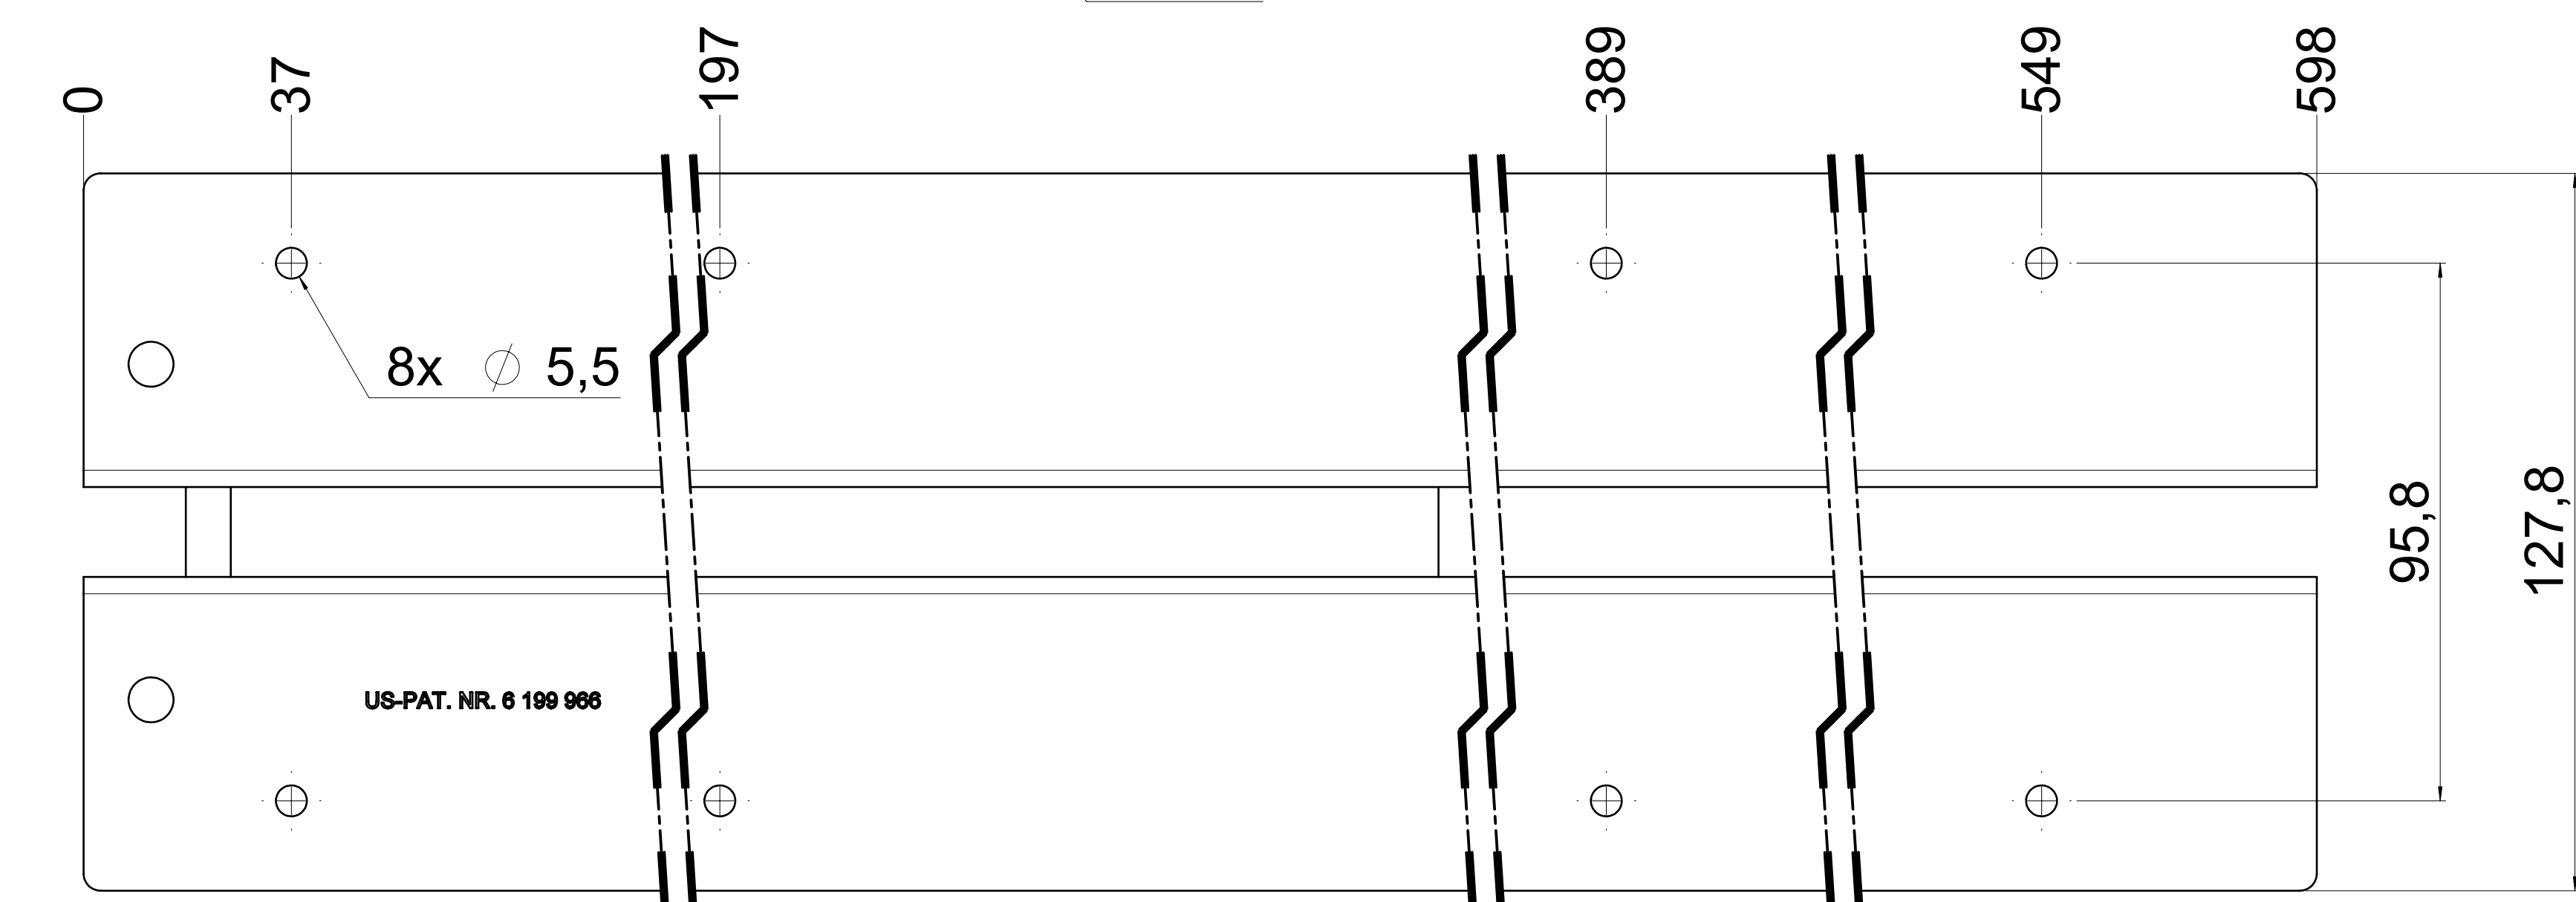

dimensions without coating / maximum coating allowed 0.1mm

X

top guide cabinet profile

top guide drawer profile

bottom guide drawer profile

bottom guide cabinet profile

**final approval**

customer name: \_\_\_\_\_

scale:	1:1	surface:	steel
material:	semi finished parts	missing dimensions see 3D	AO
description:	FR 777A / 60 EN (mm)	technical requirements	Filterer
description:	progressive-action full-extension		
description:	drawerslide / bottom mount		
drawing number:	777A.600-GA.0000		
replaces version:	03/02		

Filterer AG & Co KG  
A-6890 Lustenau / Austria  
C14-8430 St. Margrethen

Created by: 01. Jänner 2021 13:12:04  
Inchalla: heidinger

dimensions without coating / maximum coating allowed 0.1mm

X

= check dimension, next free check number

**final approval**

customer name: \_\_\_\_\_

signed by: \_\_\_\_\_

date: \_\_\_\_\_

<p><b>all dimensions in mm</b></p> <p>This drawing remains our property and may not be multiplied neither be disclosed to third parties (§§1,3 and 5 from the copyright Act (UrhG)) covered according to DIN ISO 16016</p>		<p>DIN ISO 128-30 missing dimensions see 3D = theor. intersection</p>
<p>scale: 1:1</p> <p>surface: steel (technical requirements Filterer)</p>	<p>material: semi finished parts</p>	<p>AO</p>
<p>drawn: 21-11-2021 GB</p> <p>proven: 00-00-0000 00</p>	<p>description: FR 777A / 60 - EN (mm) progressive-action full-extension drawerslide / bottom mount</p>	<p>drawing number: 777A.600-GA.0000</p>
<p>Filterer AG &amp; Co KG A-6800 Lustenau / Austria Filterer AG CH-8430 St. Margrethen</p>	<p>replaces version 03/02</p>	<p>replaces version 03/02</p>
<p>changes</p>	<p>date</p>	<p>na.</p>