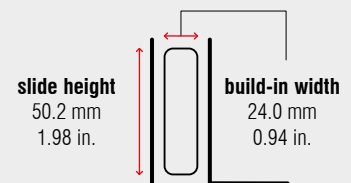

FR 7075A | Full Extension Progressive Action Drawer Slide

Specifications

-  bottom mount
-  24.0 mm / 0.94 in.
-  dynamic up to 75 kg / 165 lbs.
-  solid synthetic rollers
-  steel, powder coated

Characteristics

- low overall height to allow close placement of shallow drawers
- integrated safety clip
- self-closing

Dimensions

Length		Extension		Weight		Item No.
		full extension		per set		lightgrey
mm	inch	mm	inch	kg	lbs.	
400	15.75	385	15.16	*	*	*
450	17.72	435	17.13	*	*	*
500	19.69	485	19.09	*	*	*
550	21.65	535	21.06	*	*	*
600	23.62	585	23.03	*	*	*
650	25.59	635	25.00	*	*	*
700	27.56	685	26.97	*	*	*
750	29.53	735	28.94	*	*	*

Packing Unit – Sets per Box, all Lengths: 4

* on request