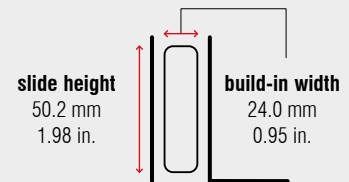

FR 7075 | Full Extension Progressive Action Drawer Slide

Specifications

-  bottom mount
-  24.0 mm / 0.95 in.
-  dynamic up to 75 kg / 165 lbs.
-  solid synthetic rollers
-  steel, powder coated

Characteristics

- low overall height to allow close placement of shallow drawers
- integrated safety clip
- self-closing

Dimensions

Length		Extension		Weight		Item No.
		full extension		per set		lightgrey
mm	inch	mm	inch	kg	lbs.	
400	15.75	385	15.16	*	*	*
450	17.72	435	17.13	*	*	*
500	19.69	485	19.09	*	*	*
550	21.65	535	21.06	*	*	*
600	23.62	585	23.03	*	*	*
650	25.59	635	25.00	*	*	*
700	27.56	685	26.97	*	*	*
750	29.53	735	28.94	*	*	*

Packing Unit – Sets per Box, all Lengths: 4

* on request