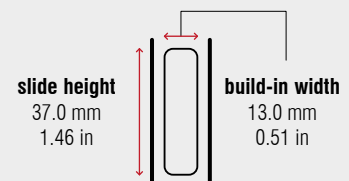

FR 1921 | Regular Extension Drawer Slide

Specifications

-  bottom mount
-  13.0 mm / 0.51 in
-  dynamic up to 34 kg / 75 lbs
-  solid synthetic rollers
-  steel, powder coated

Characteristics

- self-closing

Dimensions

Length		Extension		Weight		Item No.	Item No.
				per set		A: (taped) pure white	B: (bulk) pure white
mm	inch	mm	inch	kg	lbs		
250	9.84	170	6.69	*	*	*	*
300	11.81	220	8.66	*	*	5015451016	5015432616
350	13.78	270	10.63	*	*	5015531016	5015502616
400	15.75	320	12.60	*	*	5015591016	5015562616
450	17.72	360	14.17	*	*	5015781016	5015772616
500	19.69	400	15.75	*	*	5015611016	5015692616
550	21.65	445	17.52	*	*	5015691016	5015682616
600	23.62	480	18.90	*	*	5015741016	5015731916