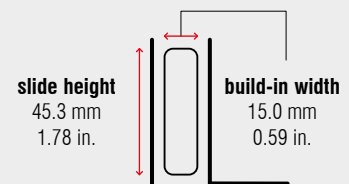

FR 2071

Regular Extension Drawer Slide
with Lateral Stability

Specifications

-  bottom mount
-  15.0 mm / 0.59 in.
-  dynamic up to 70 kg / 155 lbs.
-  synthetic silent roller
-  steel, powder coated

Characteristics

- cabinet profile with synthetic stop
- out stop detent
- single-sided captive profile (right)
- self-closing

Dimensions

Length		Extension		Weight		Item No.
				per set		pure white
mm	inch	mm	inch	kg	lbs.	
300	11.81	212	8.35	0.86	1.90	1349
350	13.78	262	10.31	1.09	2.40	1350
400	15.75	302	11.89	1.13	2.49	1351
450	17.72	352	13.86	1.27	2.79	1352
500	19.69	402	15.83	1.41	3.12	1353
550	21.65	432	17.01	1.54	3.40	1354
600	23.62	482	18.98	1.69	3.73	1355
650	25.59	532	20.94	1.83	4.04	1356
700	27.56	582	22.91	1.97	4.34	1357
750	29.53	612	24.09	2.10	4.64	1358
800	31.50	662	26.06	2.25	4.95	1359
850	33.46	712	28.03	2.41	5.32	1360
900	35.43	742	29.21	2.52	5.55	1361
950	37.40	792	31.18	2.61	5.75	1362
1,000	39.37	842	33.15	2.81	6.18	1363

Packing Unit – Sets per Box, all Lengths: 10