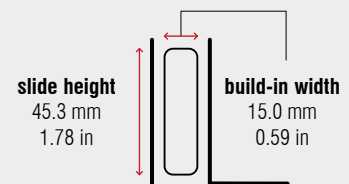

FR 2071

Regular Extension Drawer Slide
with Lateral Stability

Specifications

-  bottom mount
-  15.0 mm / 0.59 in
-  dynamic up to 70 kg / 155 lbs
-  synthetic silent rollers
-  steel, powder coated

Characteristics

- cabinet profile with synthetic stop
- out stop detent
- single-sided captive profile (right)
- self-closing

Dimensions

Length		Extension		Weight		Item No.
				per set		pure white
mm	inch	mm	inch	kg	lbs	
300	11.81	212	8.35	0.86	1.90	1004451016
350	13.78	262	10.31	1.09	2.40	1004461016
400	15.75	302	11.89	1.13	2.49	1004471016
450	17.72	352	13.86	1.27	2.79	1004481016
500	19.69	402	15.83	1.41	3.12	1004521016
550	21.65	432	17.01	1.54	3.40	1004541016
600	23.62	482	18.98	1.69	3.73	1004611016
650	25.59	532	20.94	1.83	4.04	1004671016
700	27.56	582	22.91	1.97	4.34	1004711016
750	29.53	612	24.09	2.10	4.64	1004721016
800	31.50	662	26.06	2.25	4.95	1004751016
850	33.46	712	28.03	2.41	5.32	1004761016
900	35.43	742	29.21	2.52	5.55	1004781016
950	37.40	792	31.18	2.61	5.75	1004821016
1,000	39.37	842	33.15	2.81	6.18	1004831016

Packing Unit – Sets per Box, all Lengths: 10